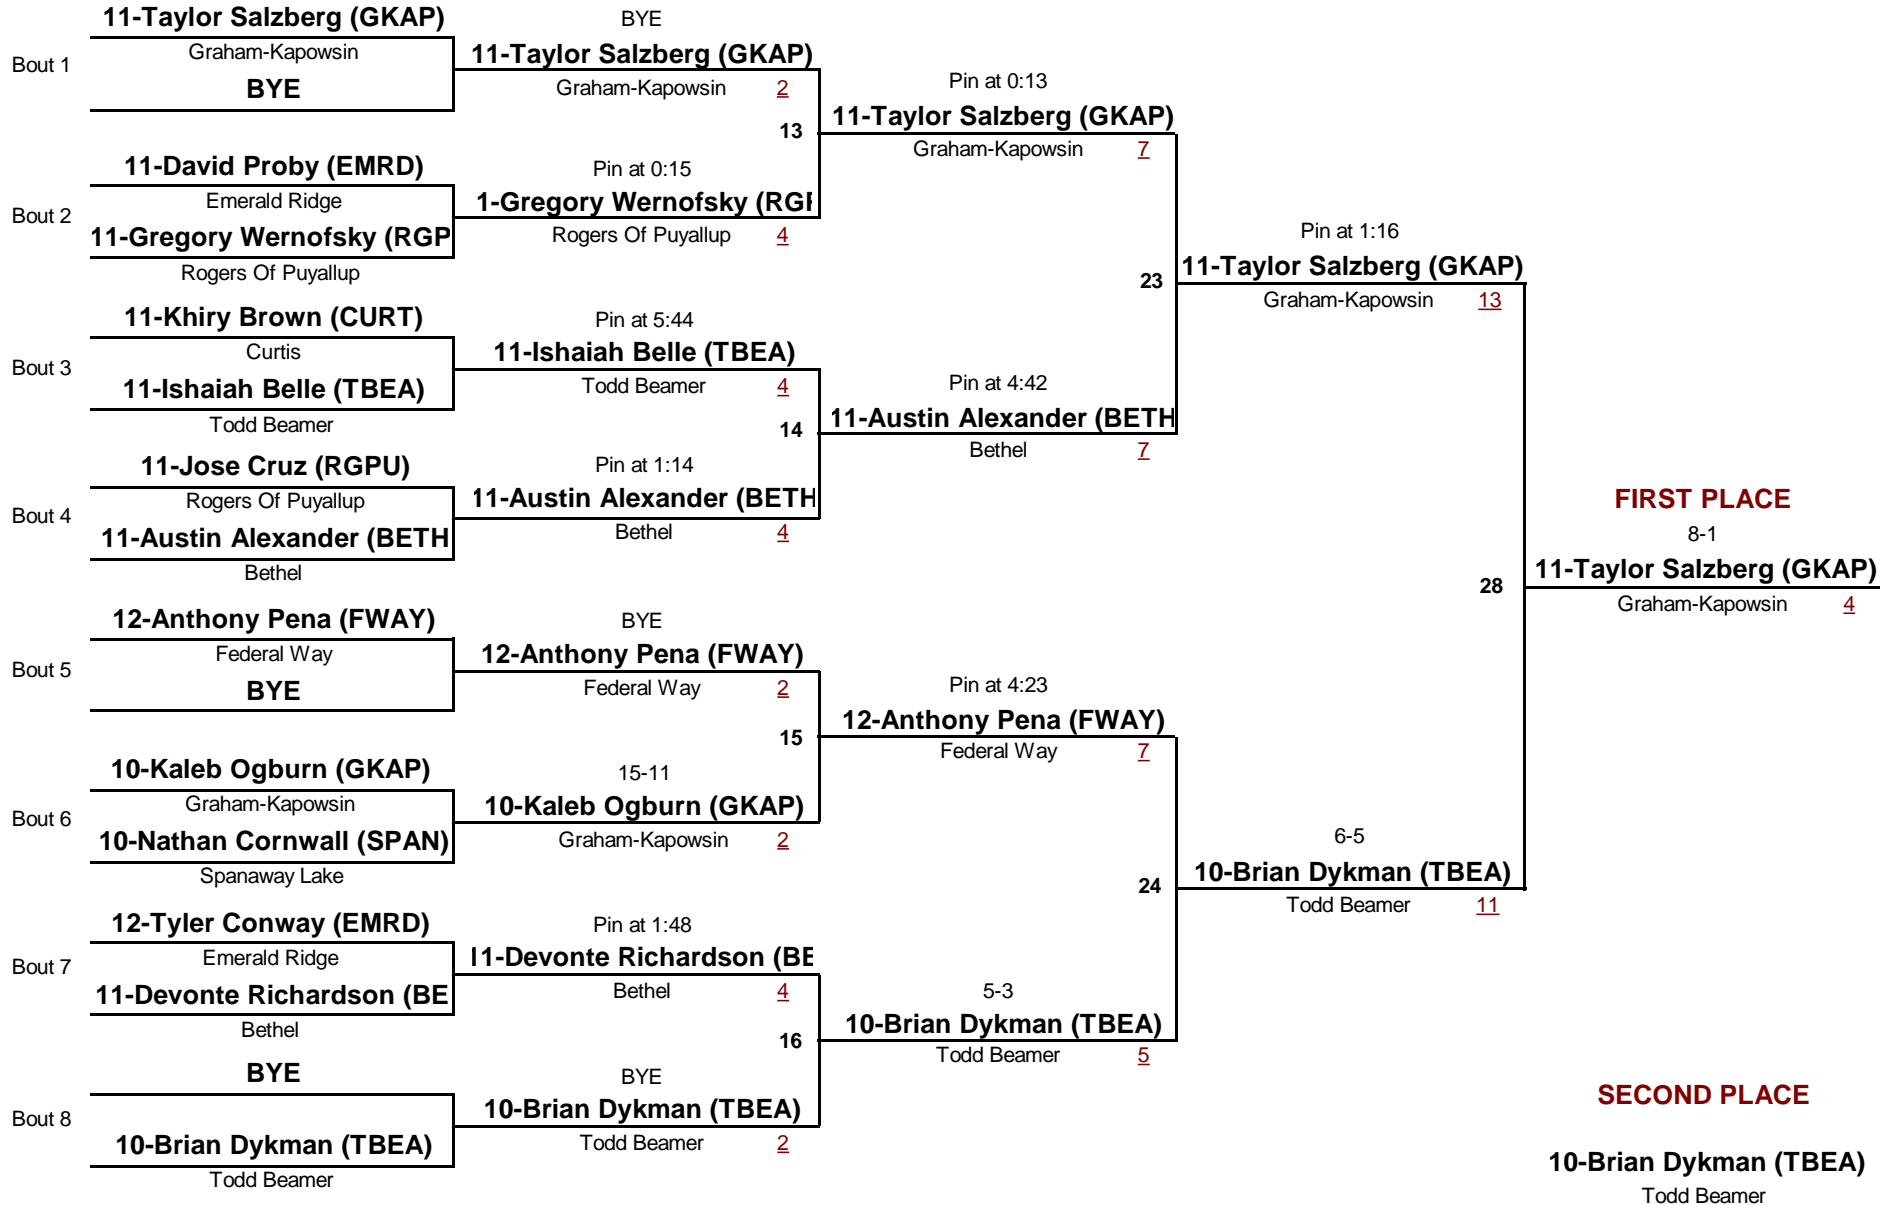

4A
DIVISION

120
WEIGHT

S.P.S.L South Division

February 3, 2012

Championship Rounds