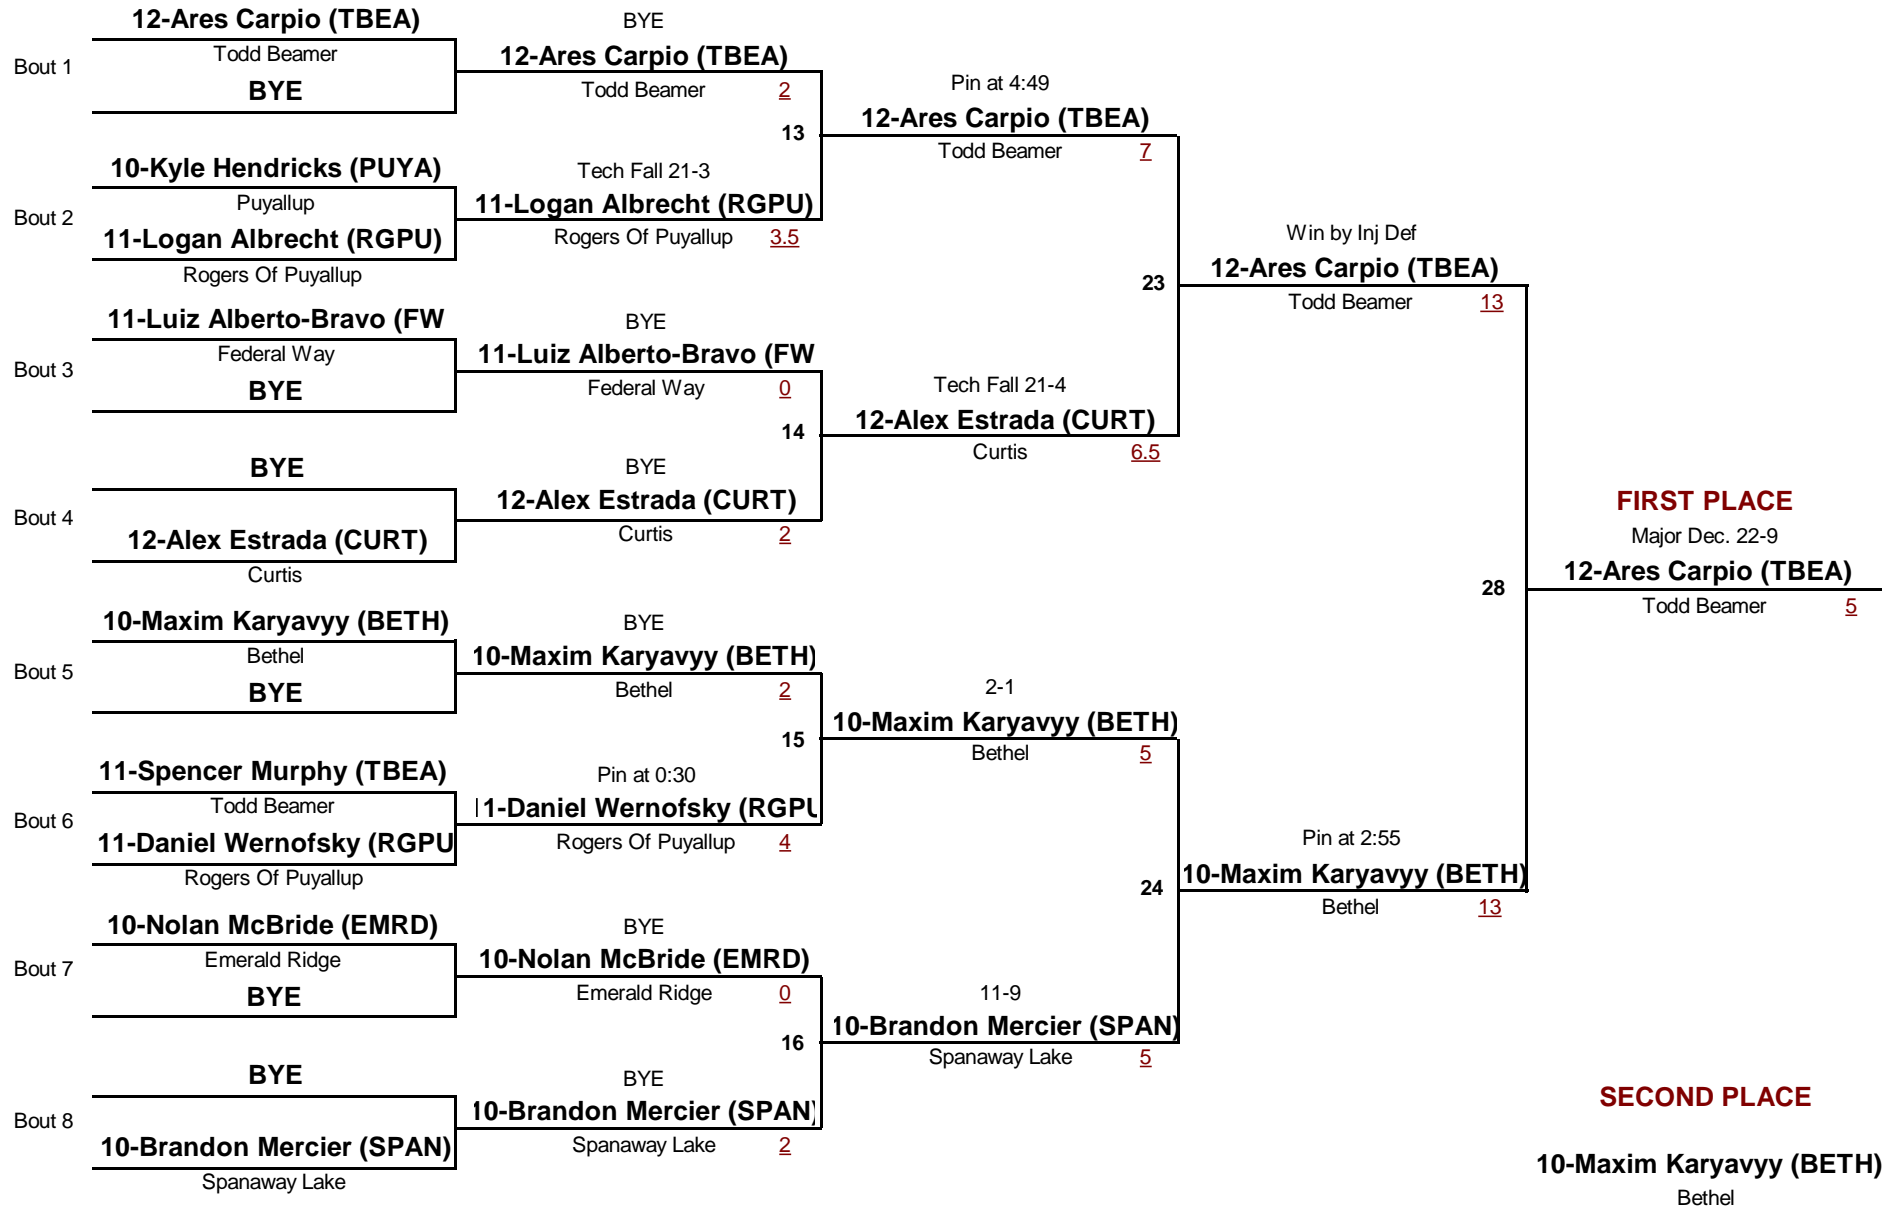

4A
DIVISION

126
WEIGHT

S.P.S.L South Division

February 3, 2012

Championship Rounds