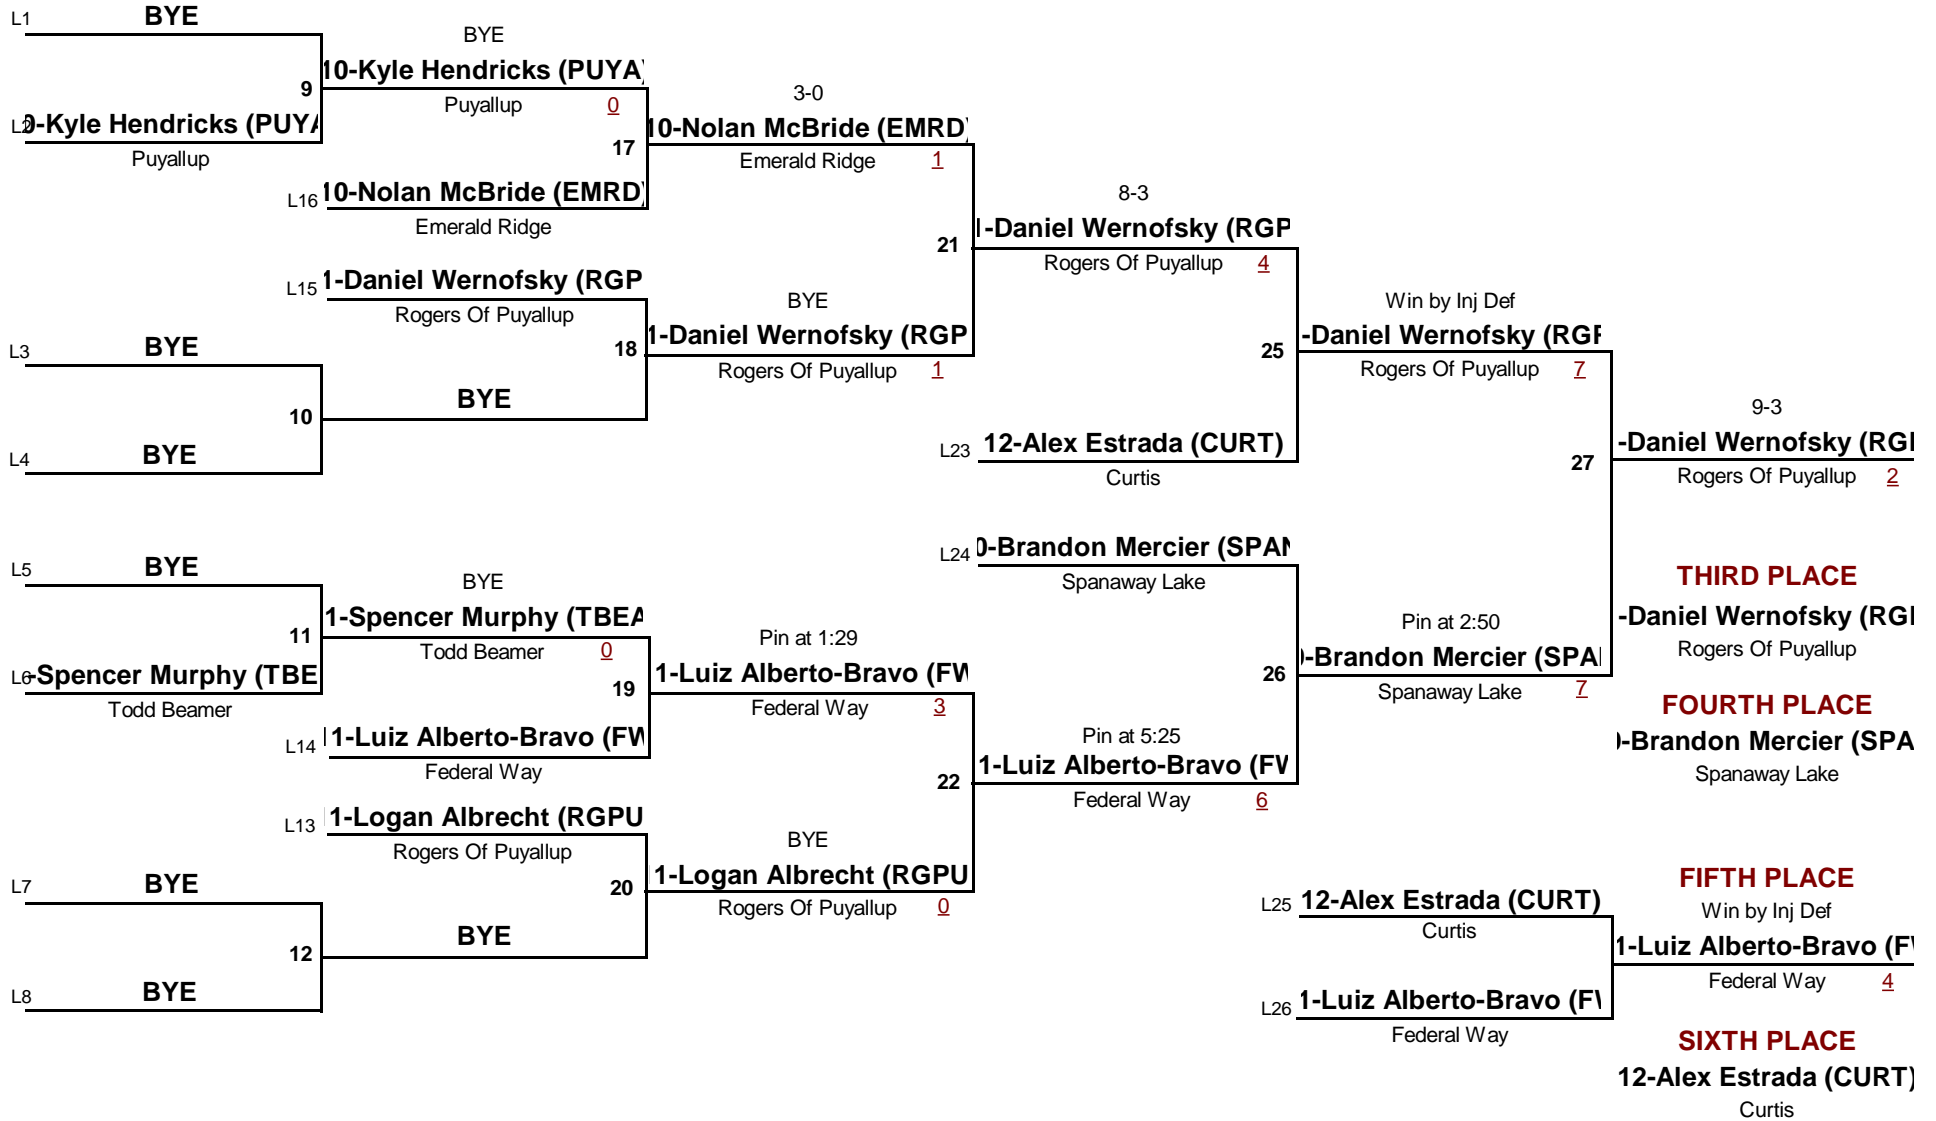

4A
DIVISION

126
WEIGHT

S.P.S.L South Division

February 3, 2012

Consolation Rounds