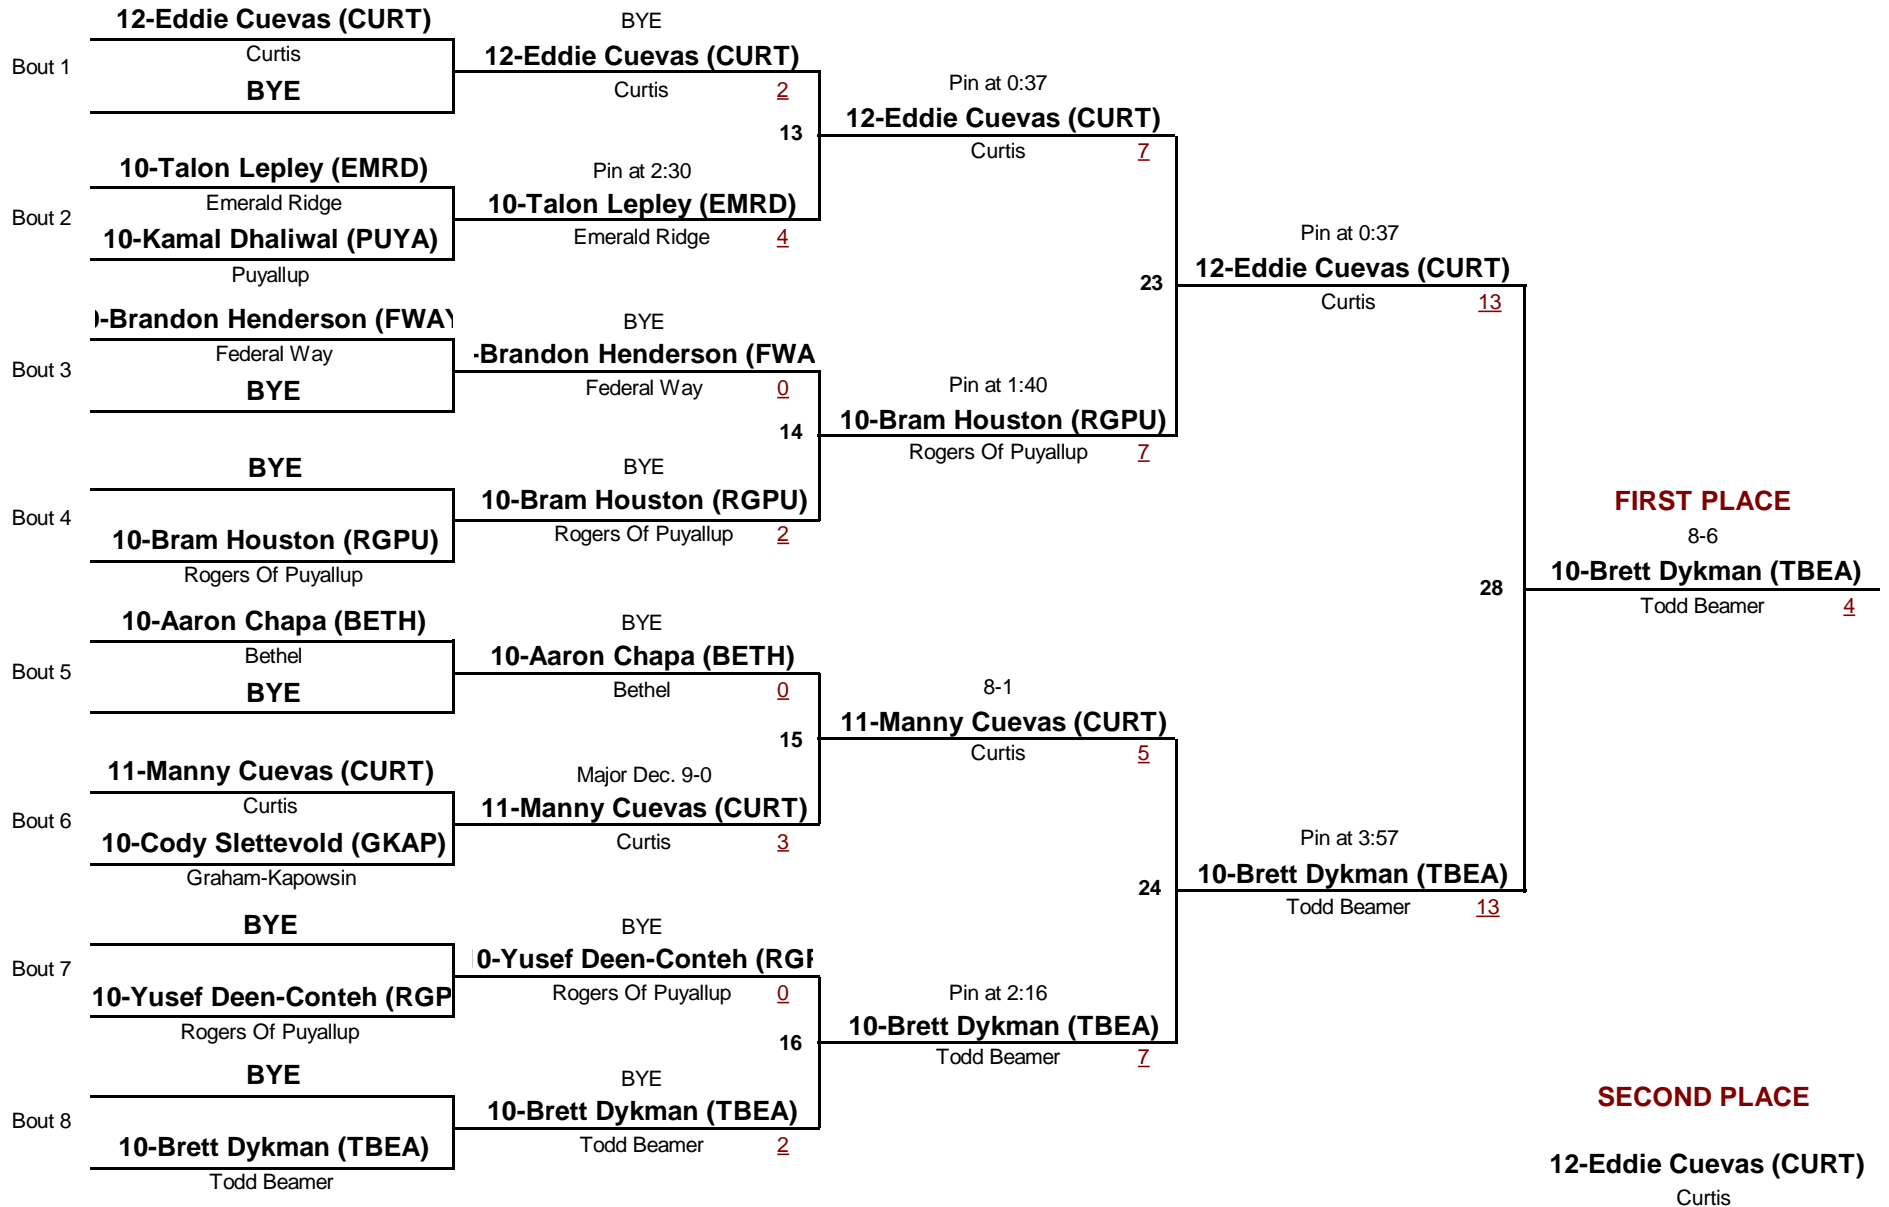

4A
DIVISION

113
WEIGHT

S.P.S.L South Division

February 3, 2012

Championship Rounds