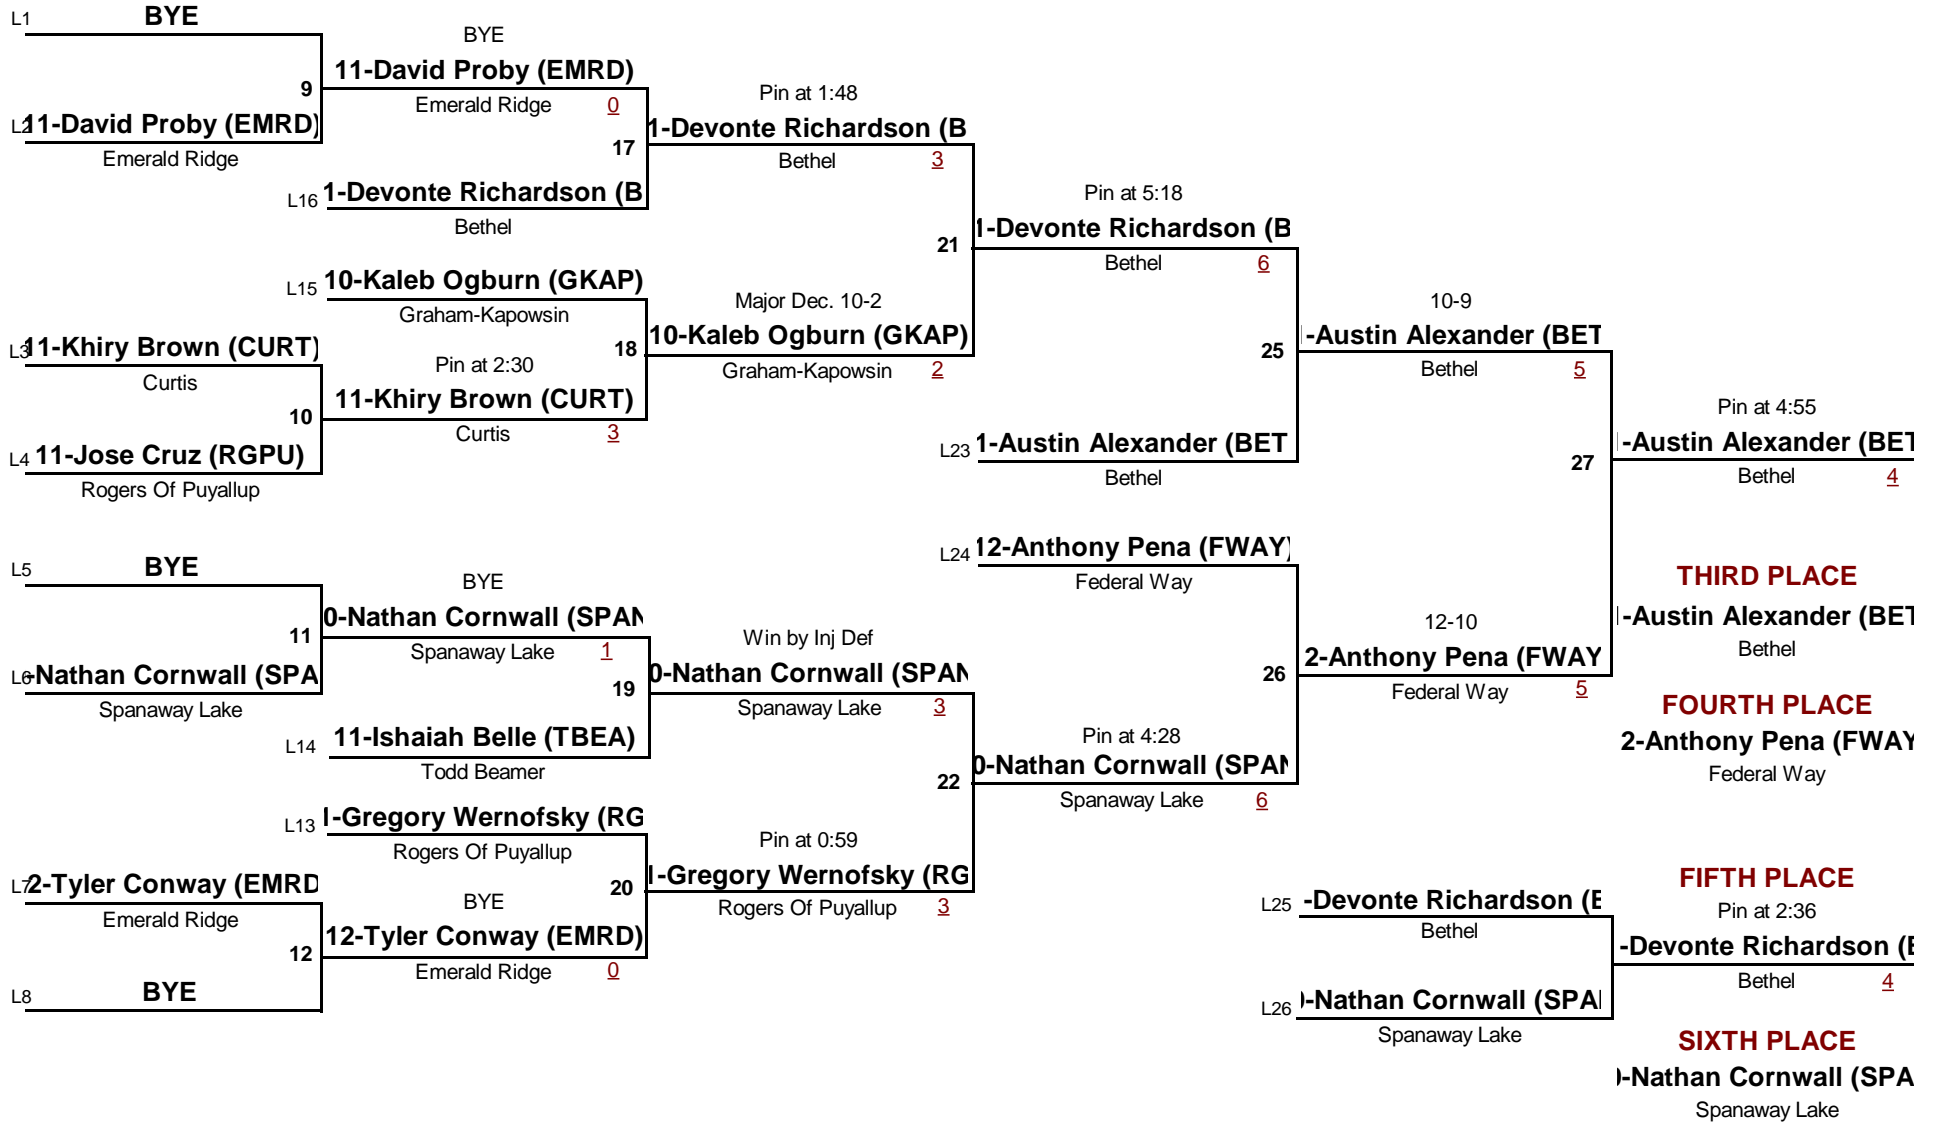

4A
DIVISION

120
WEIGHT

S.P.S.L South Division

February 3, 2012

Consolation Rounds