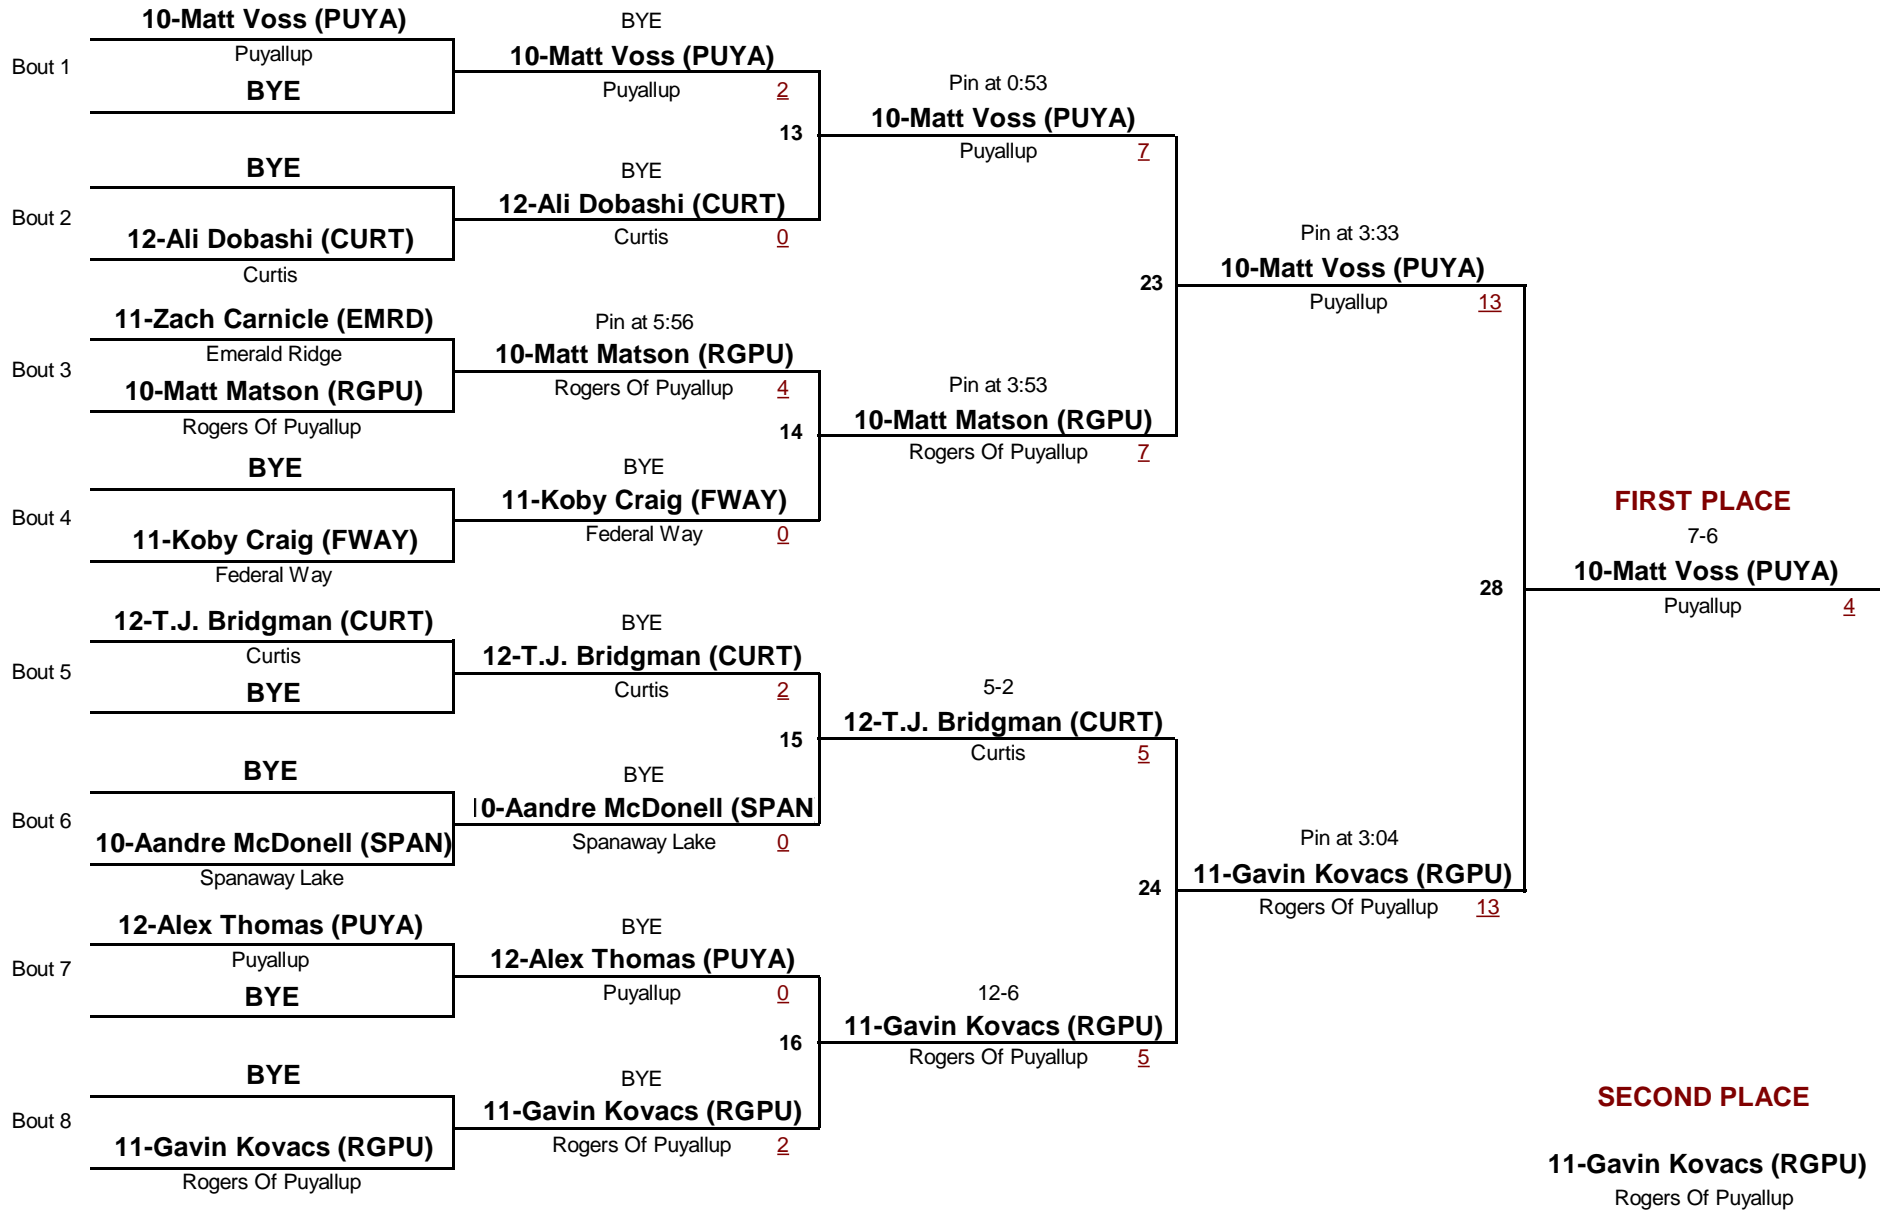

4A
DIVISION

220
WEIGHT

S.P.S.L South Division

February 3, 2012

Championship Rounds