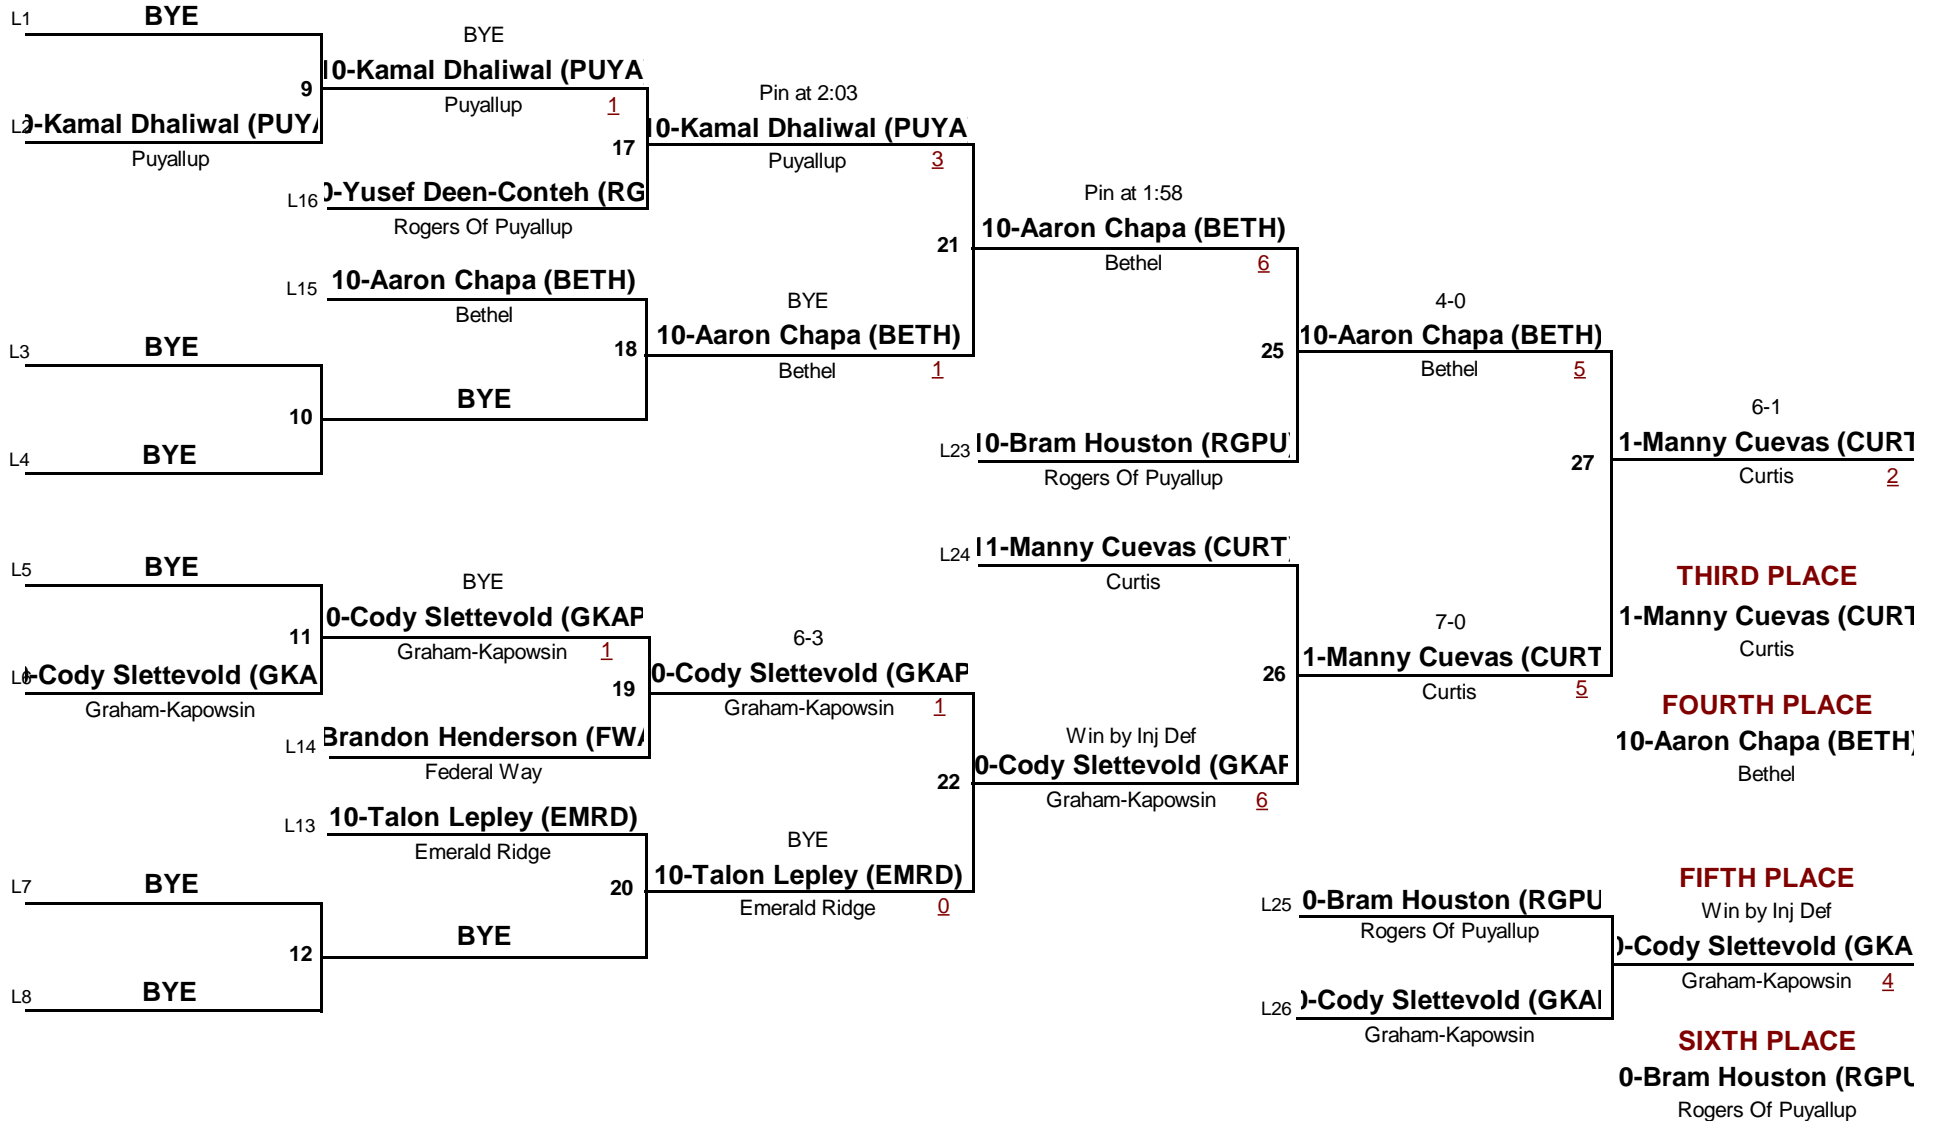

4A
DIVISION

113
WEIGHT

S.P.S.L South Division

February 3, 2012

Consolation Rounds