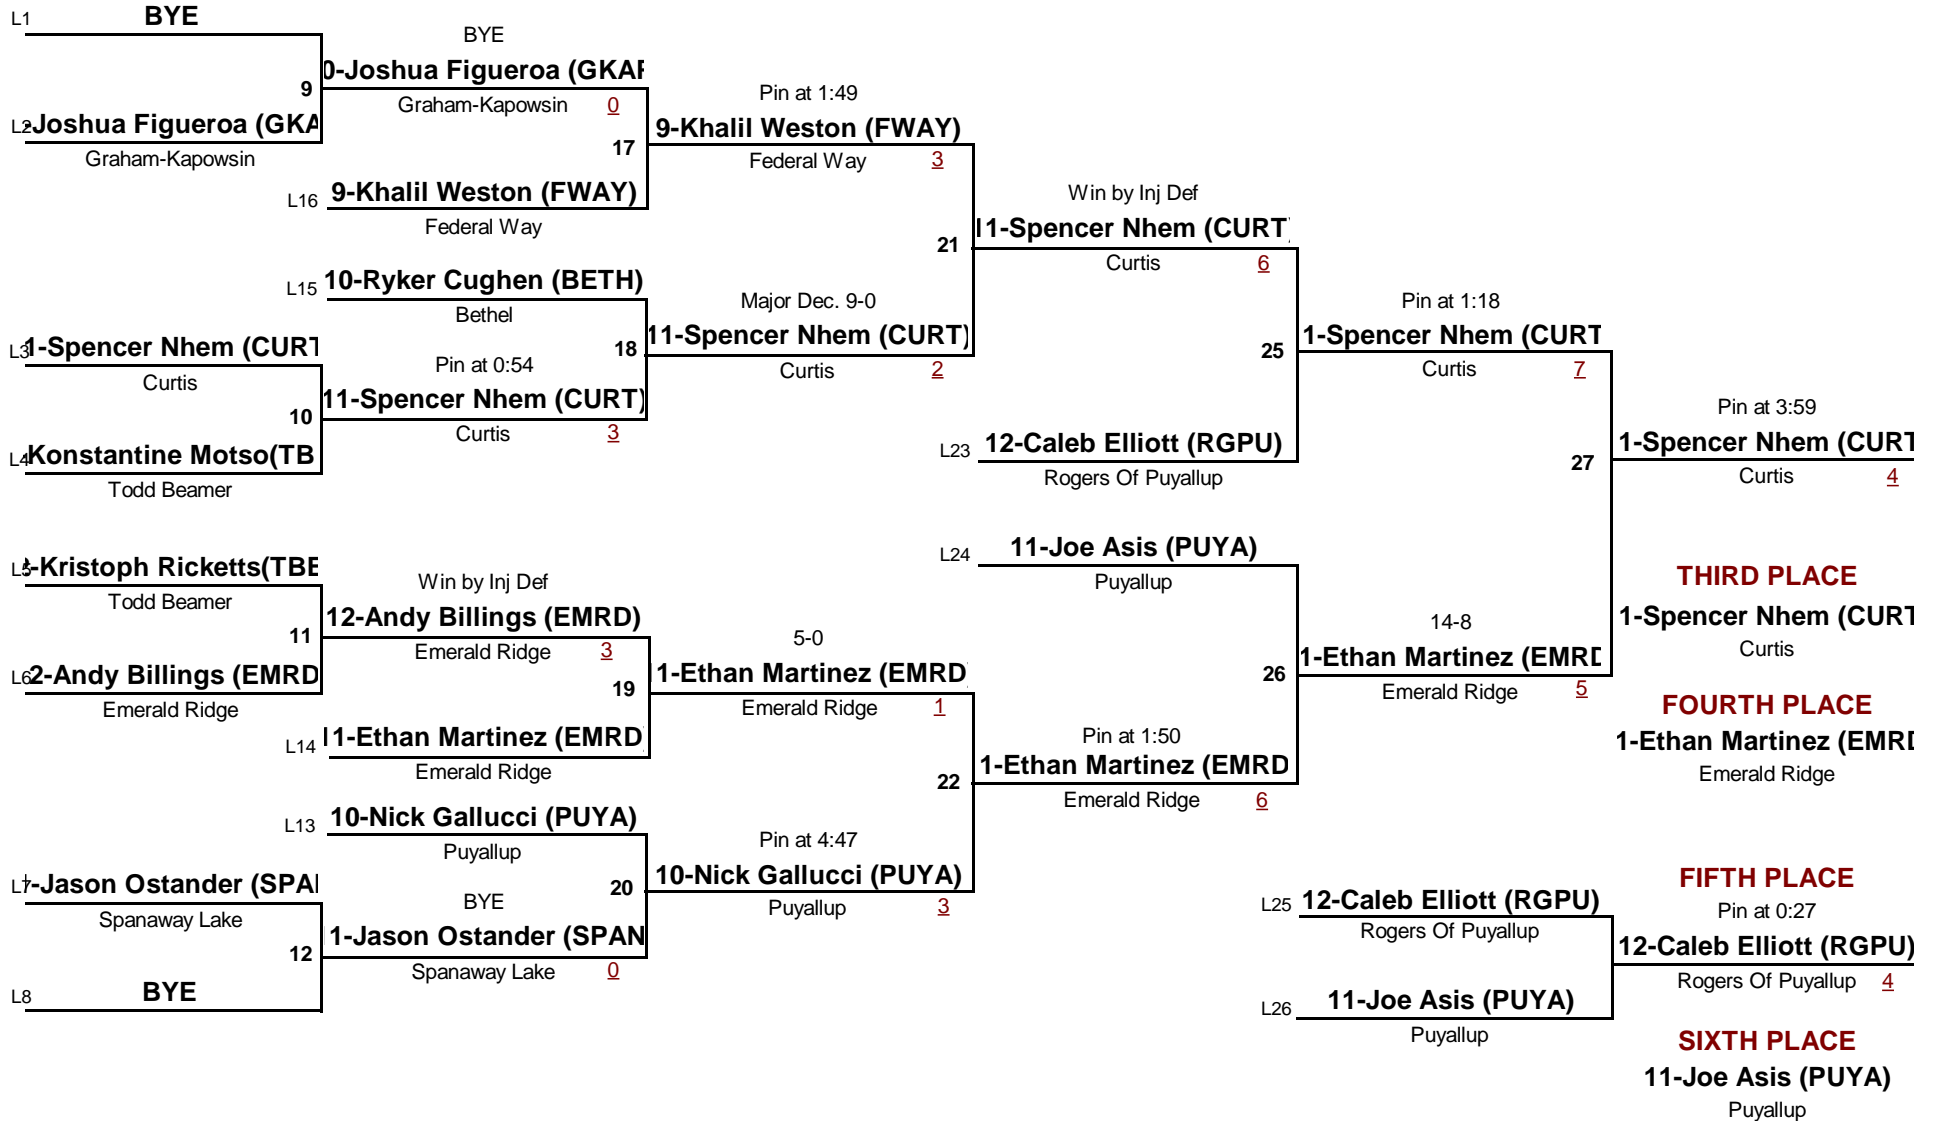

4A
DIVISION

170
WEIGHT

S.P.S.L South Division

February 3, 2012

Consolation Rounds