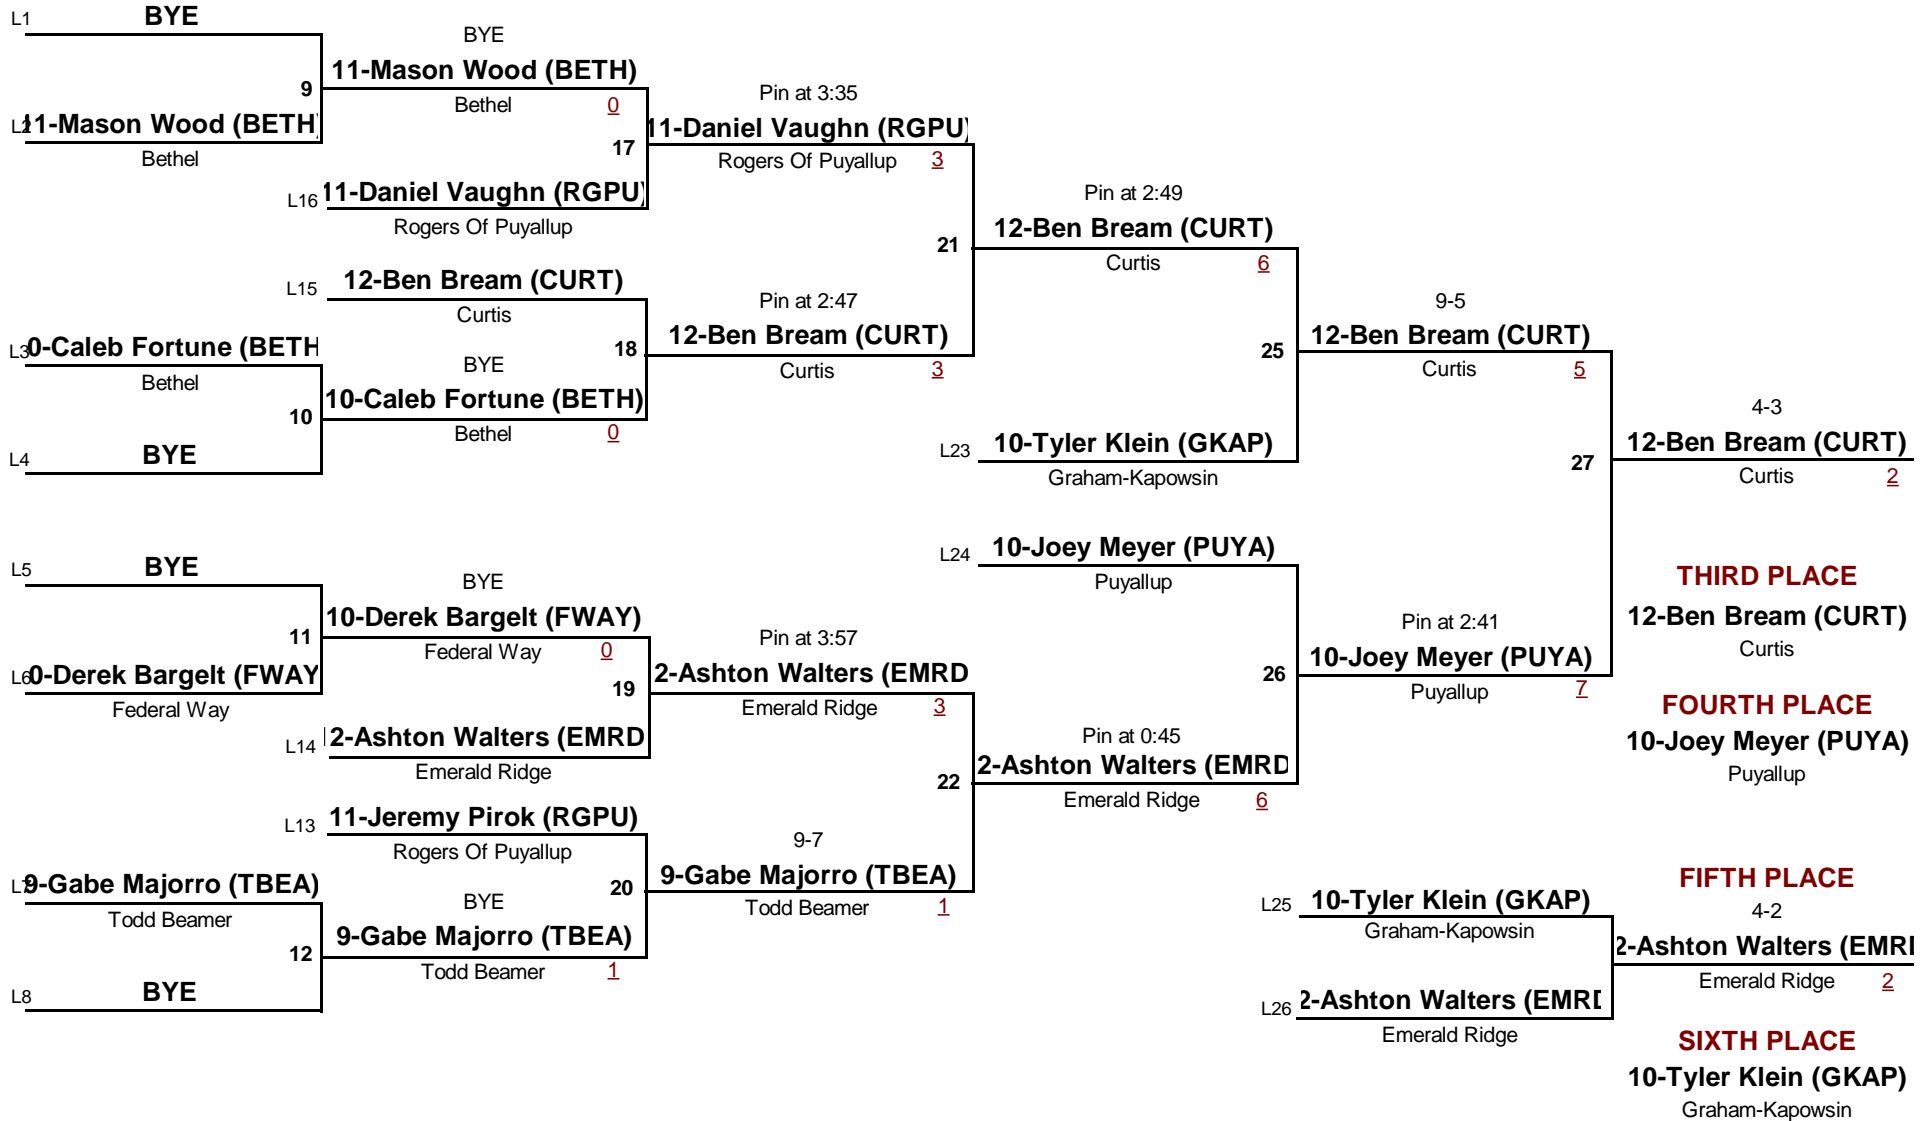

4A
DIVISION

182
WEIGHT

S.P.S.L South Division

February 3, 2012

Consolation Rounds