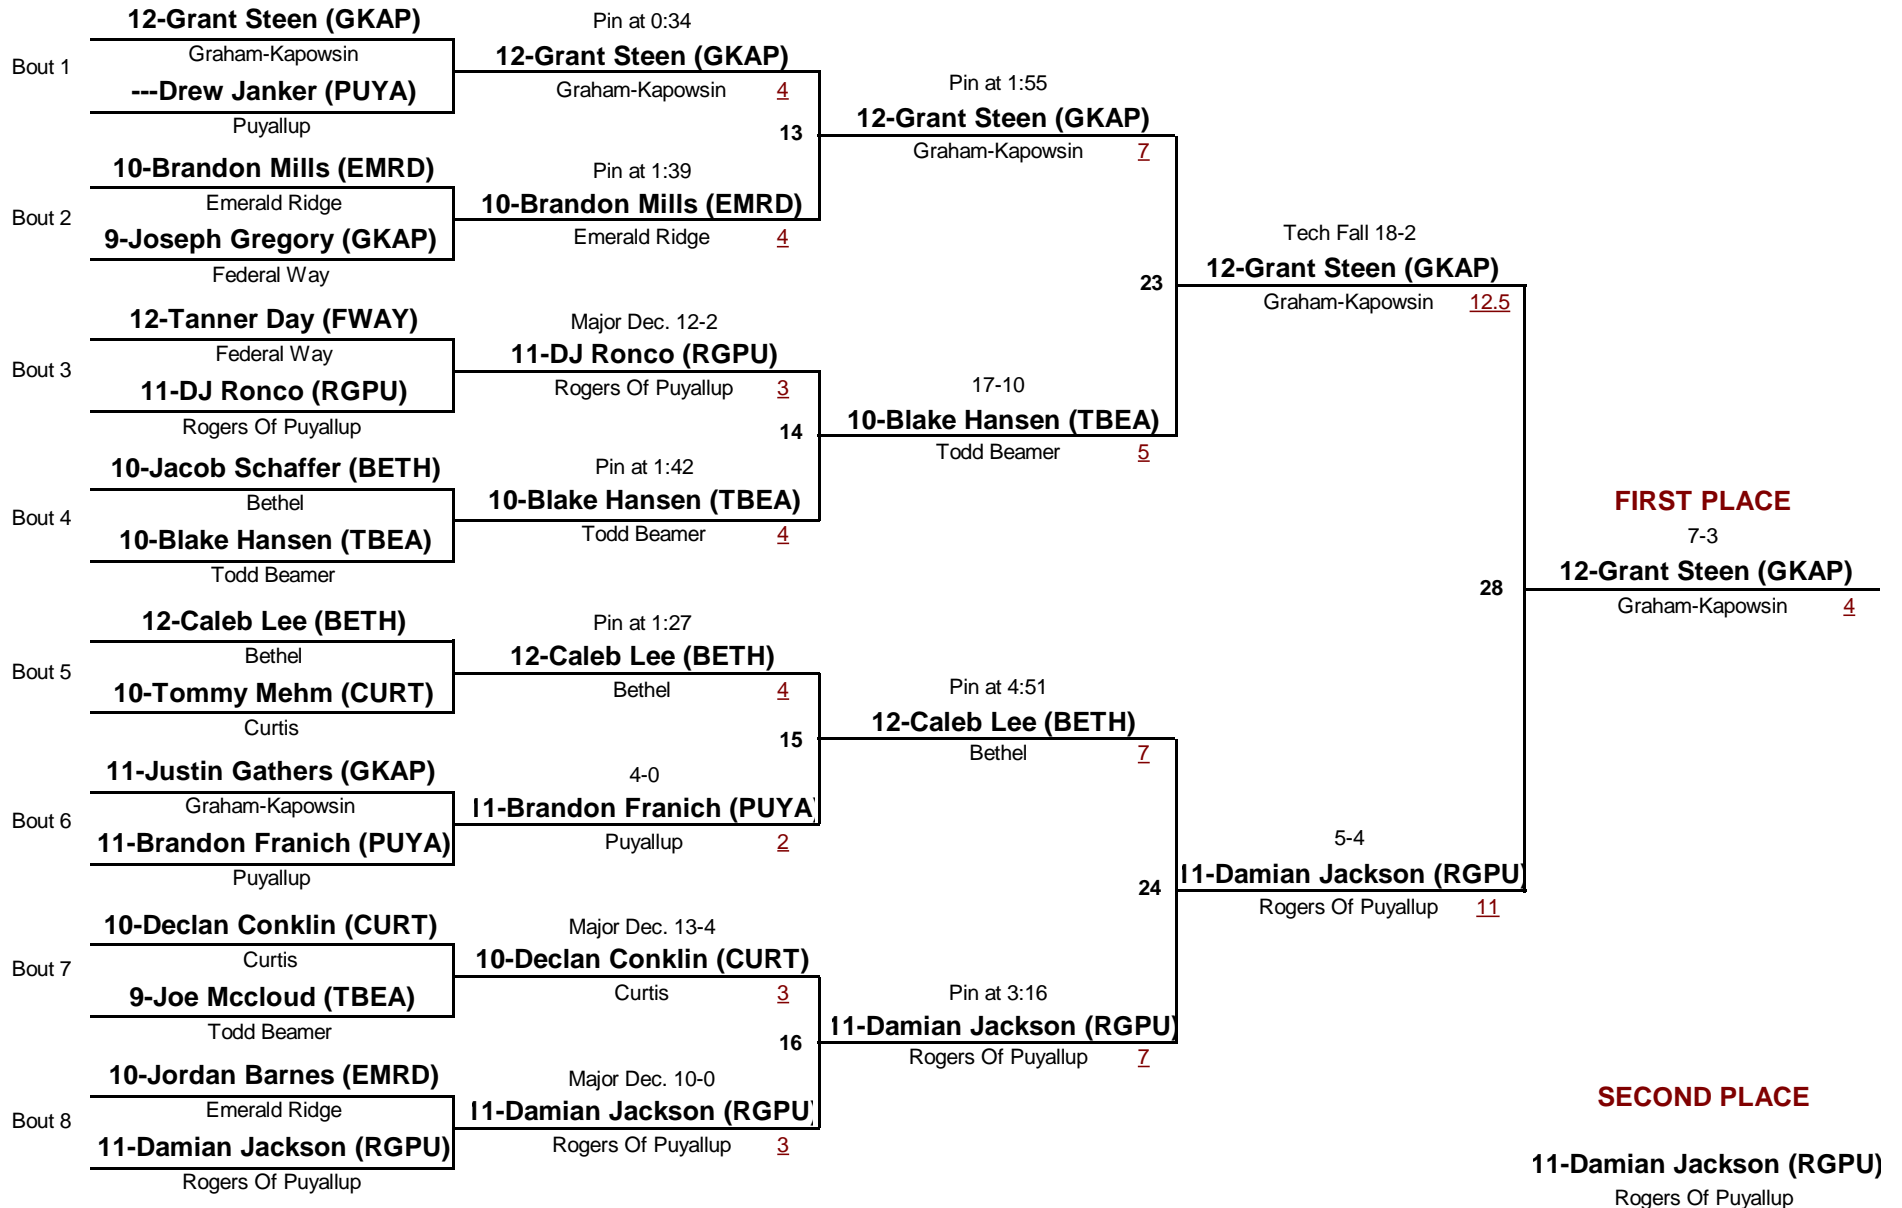

4A

DIVISION

145

WEIGHT

S.P.S.L South Division

February 3, 2012

Championship Rounds