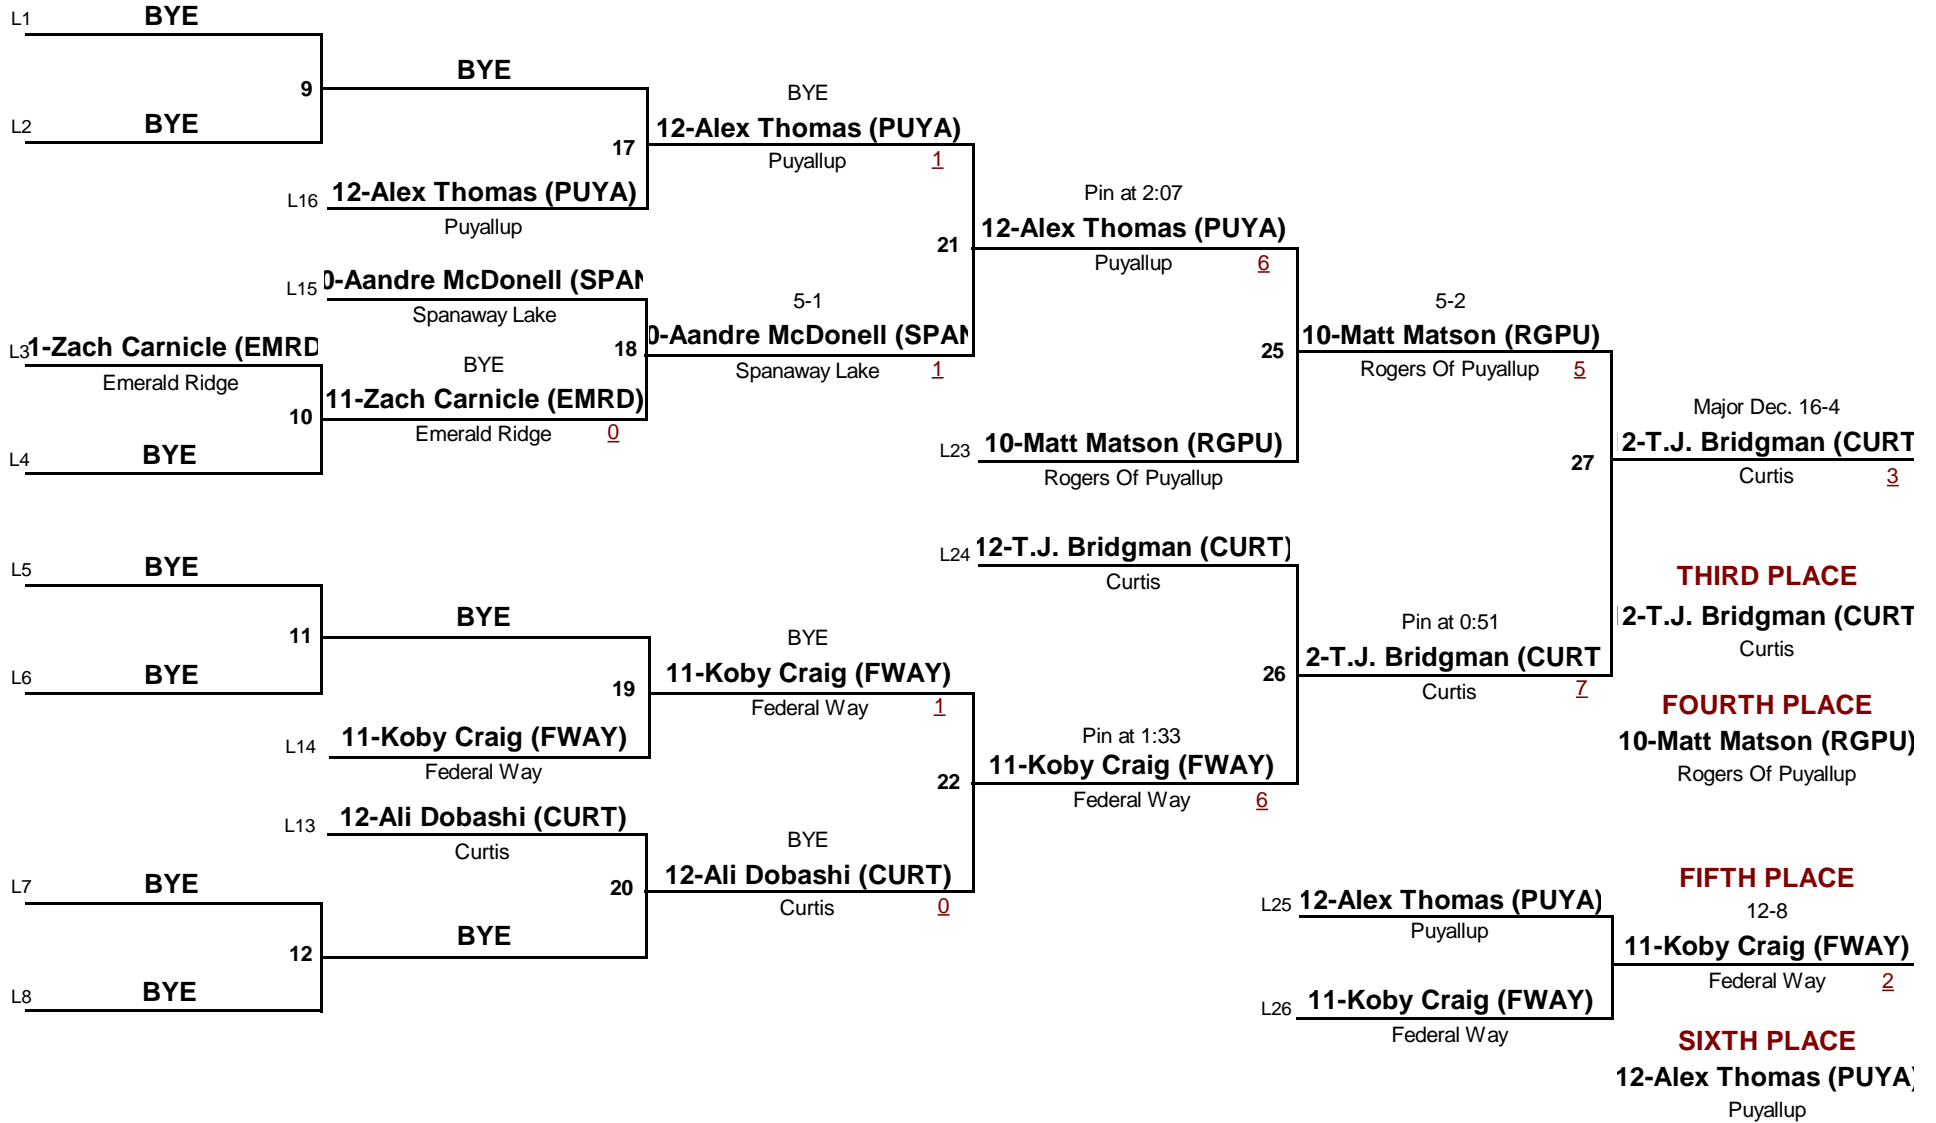

4A
DIVISION

220
WEIGHT

S.P.S.L South Division

February 3, 2012

Consolation Rounds