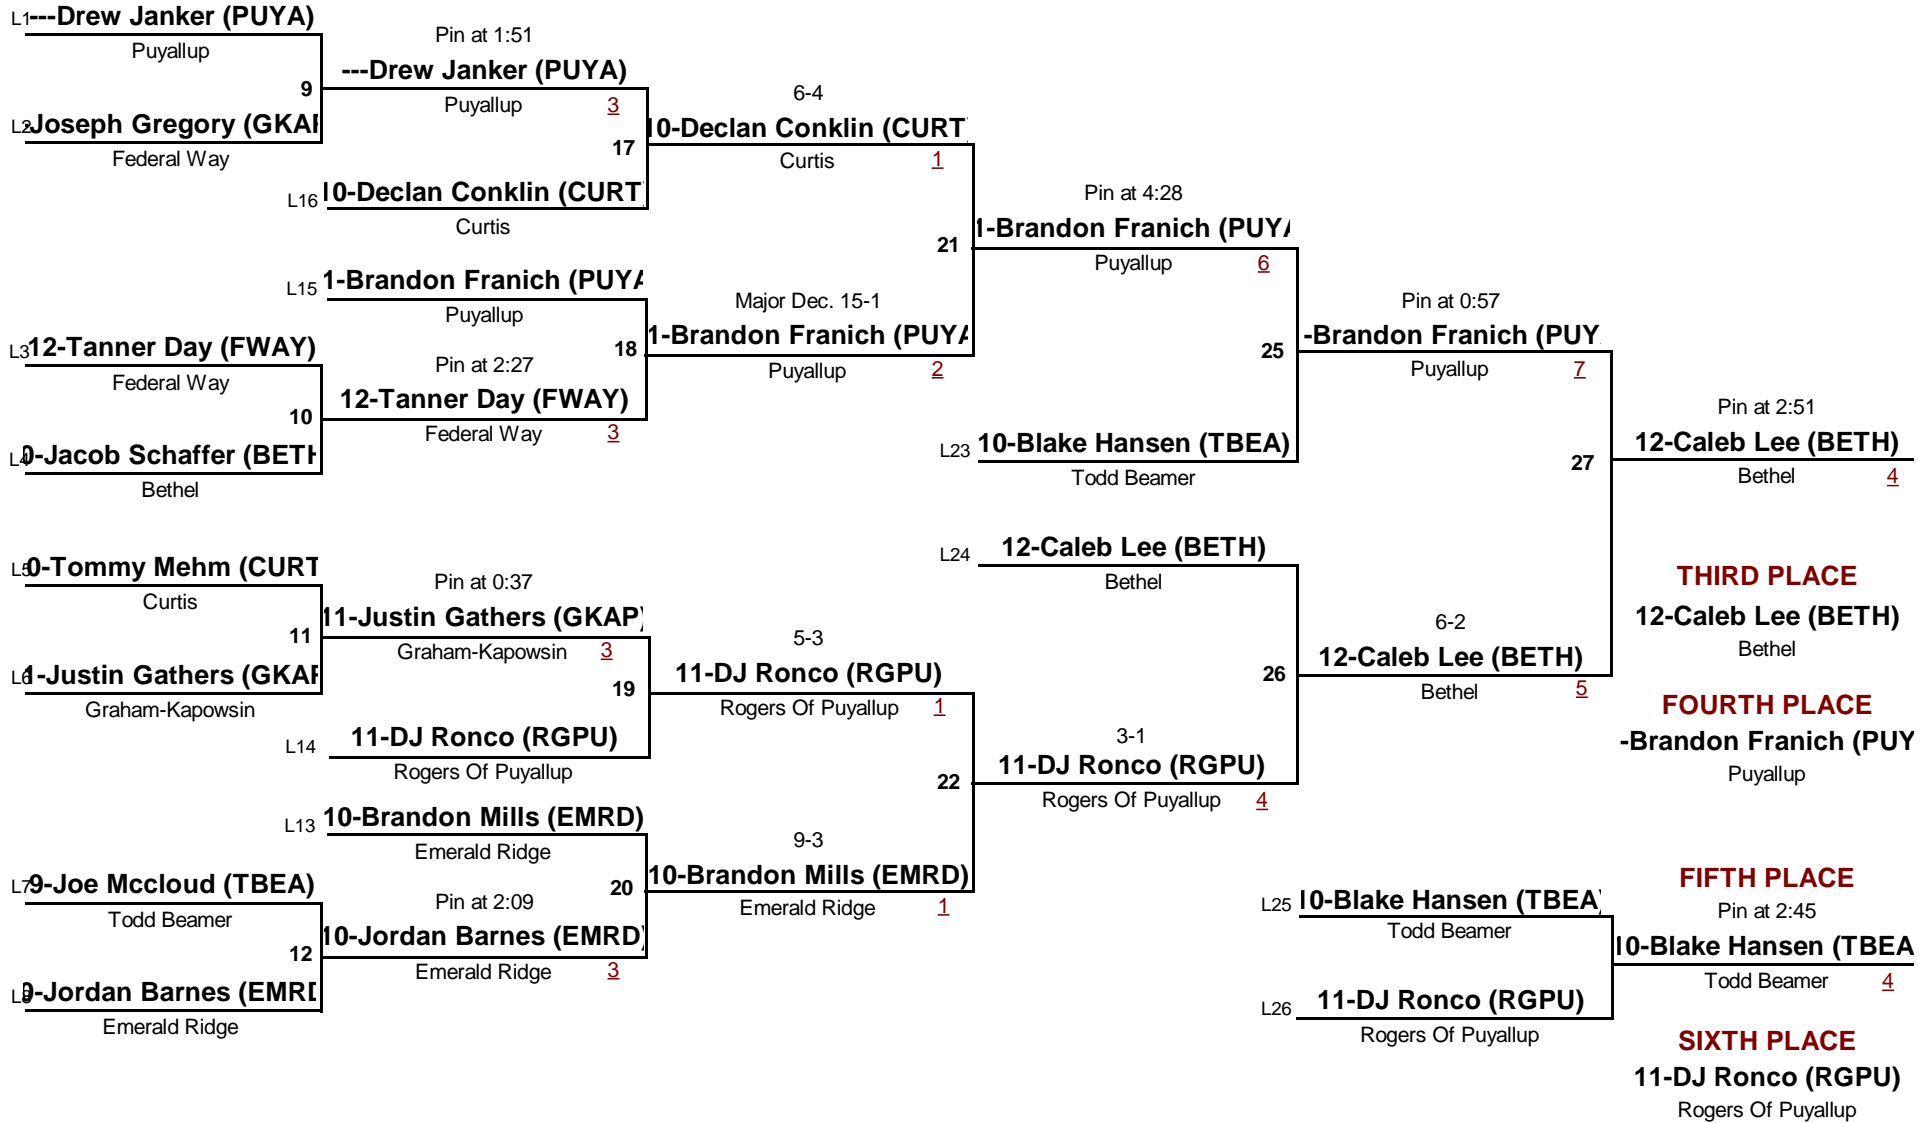

4A
DIVISION

145
WEIGHT

S.P.S.L South Division

February 3, 2012

Consolation Rounds