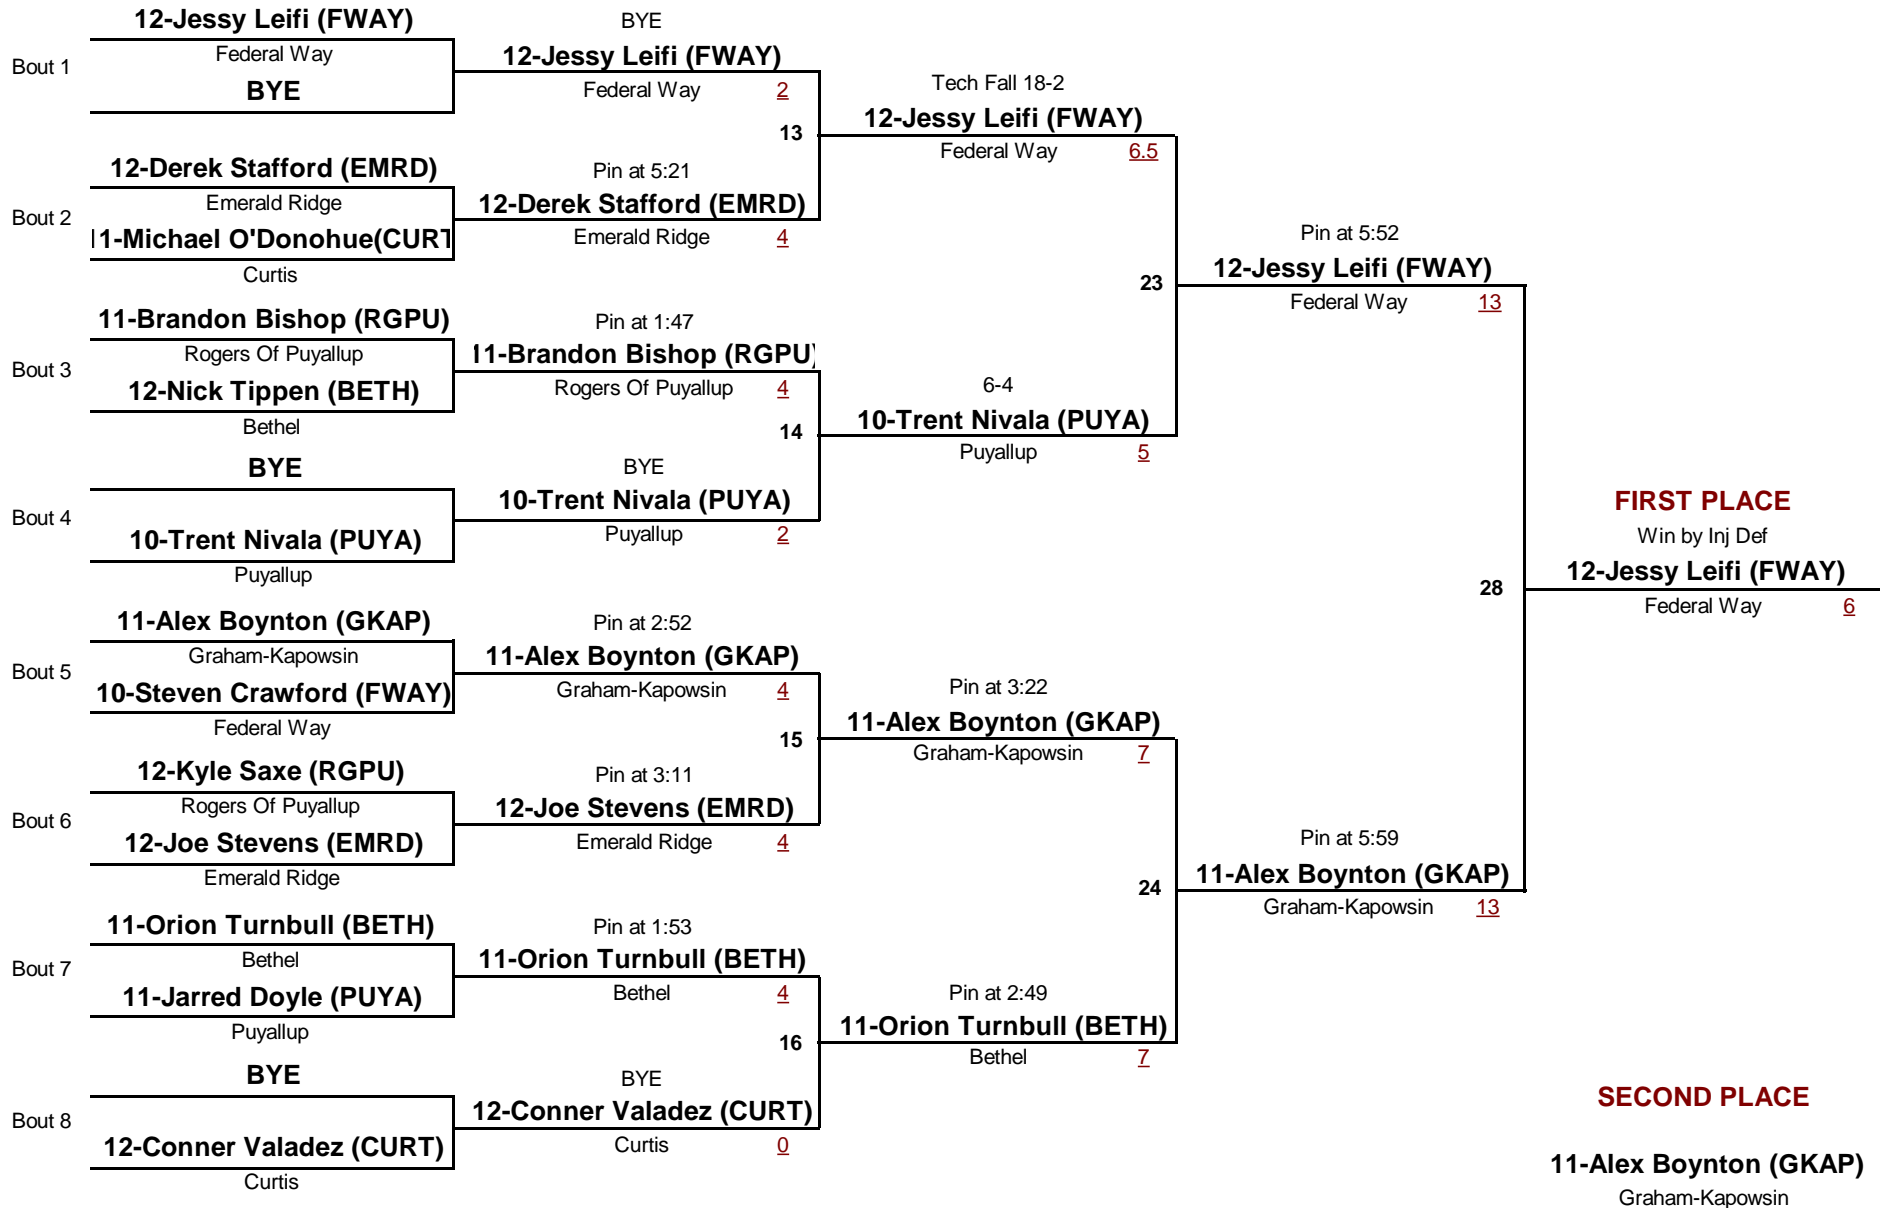

4A

DIVISION

285

WEIGHT

S.P.S.L South Division

February 3, 2012

Championship Rounds