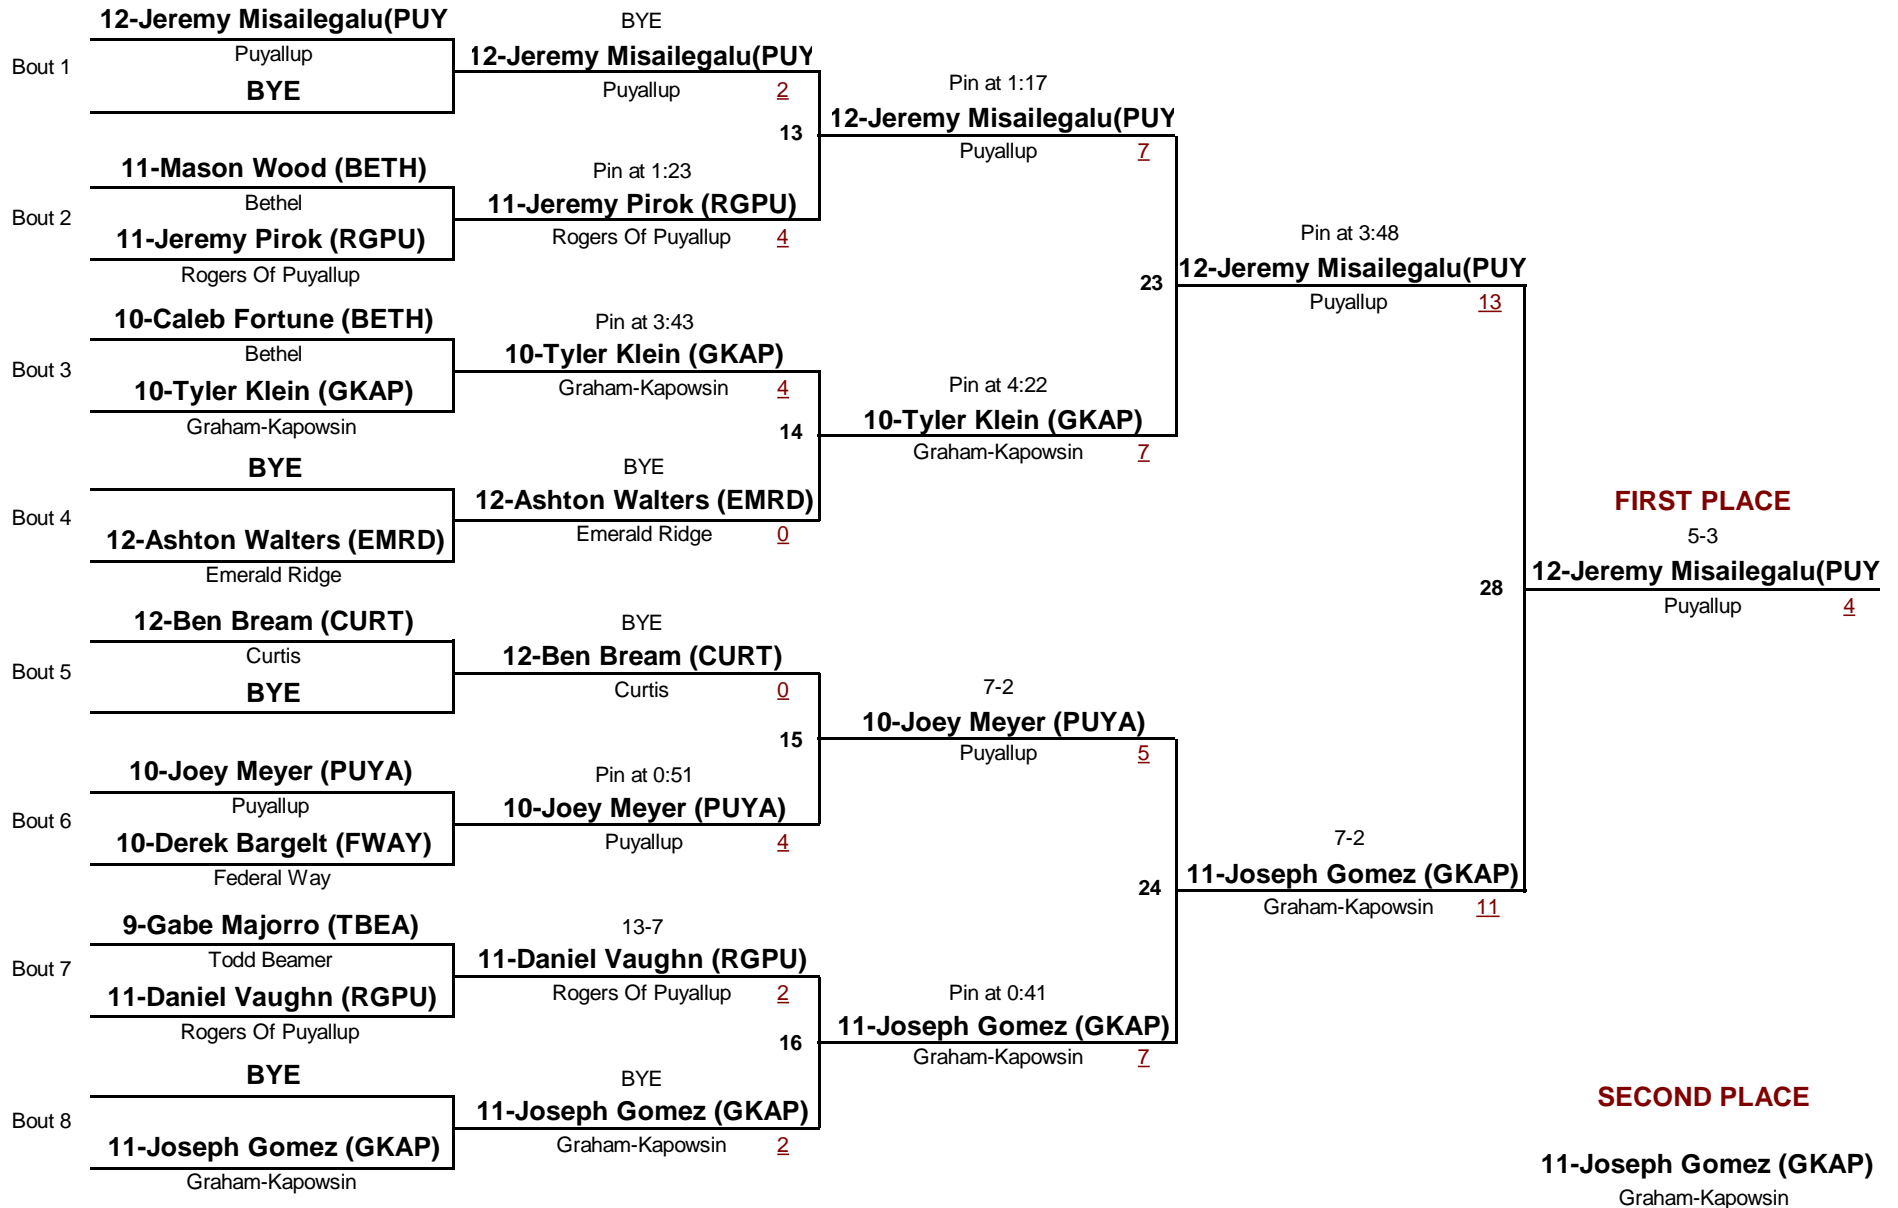

4A
DIVISION

182
WEIGHT

S.P.S.L South Division

February 3, 2012

Championship Rounds