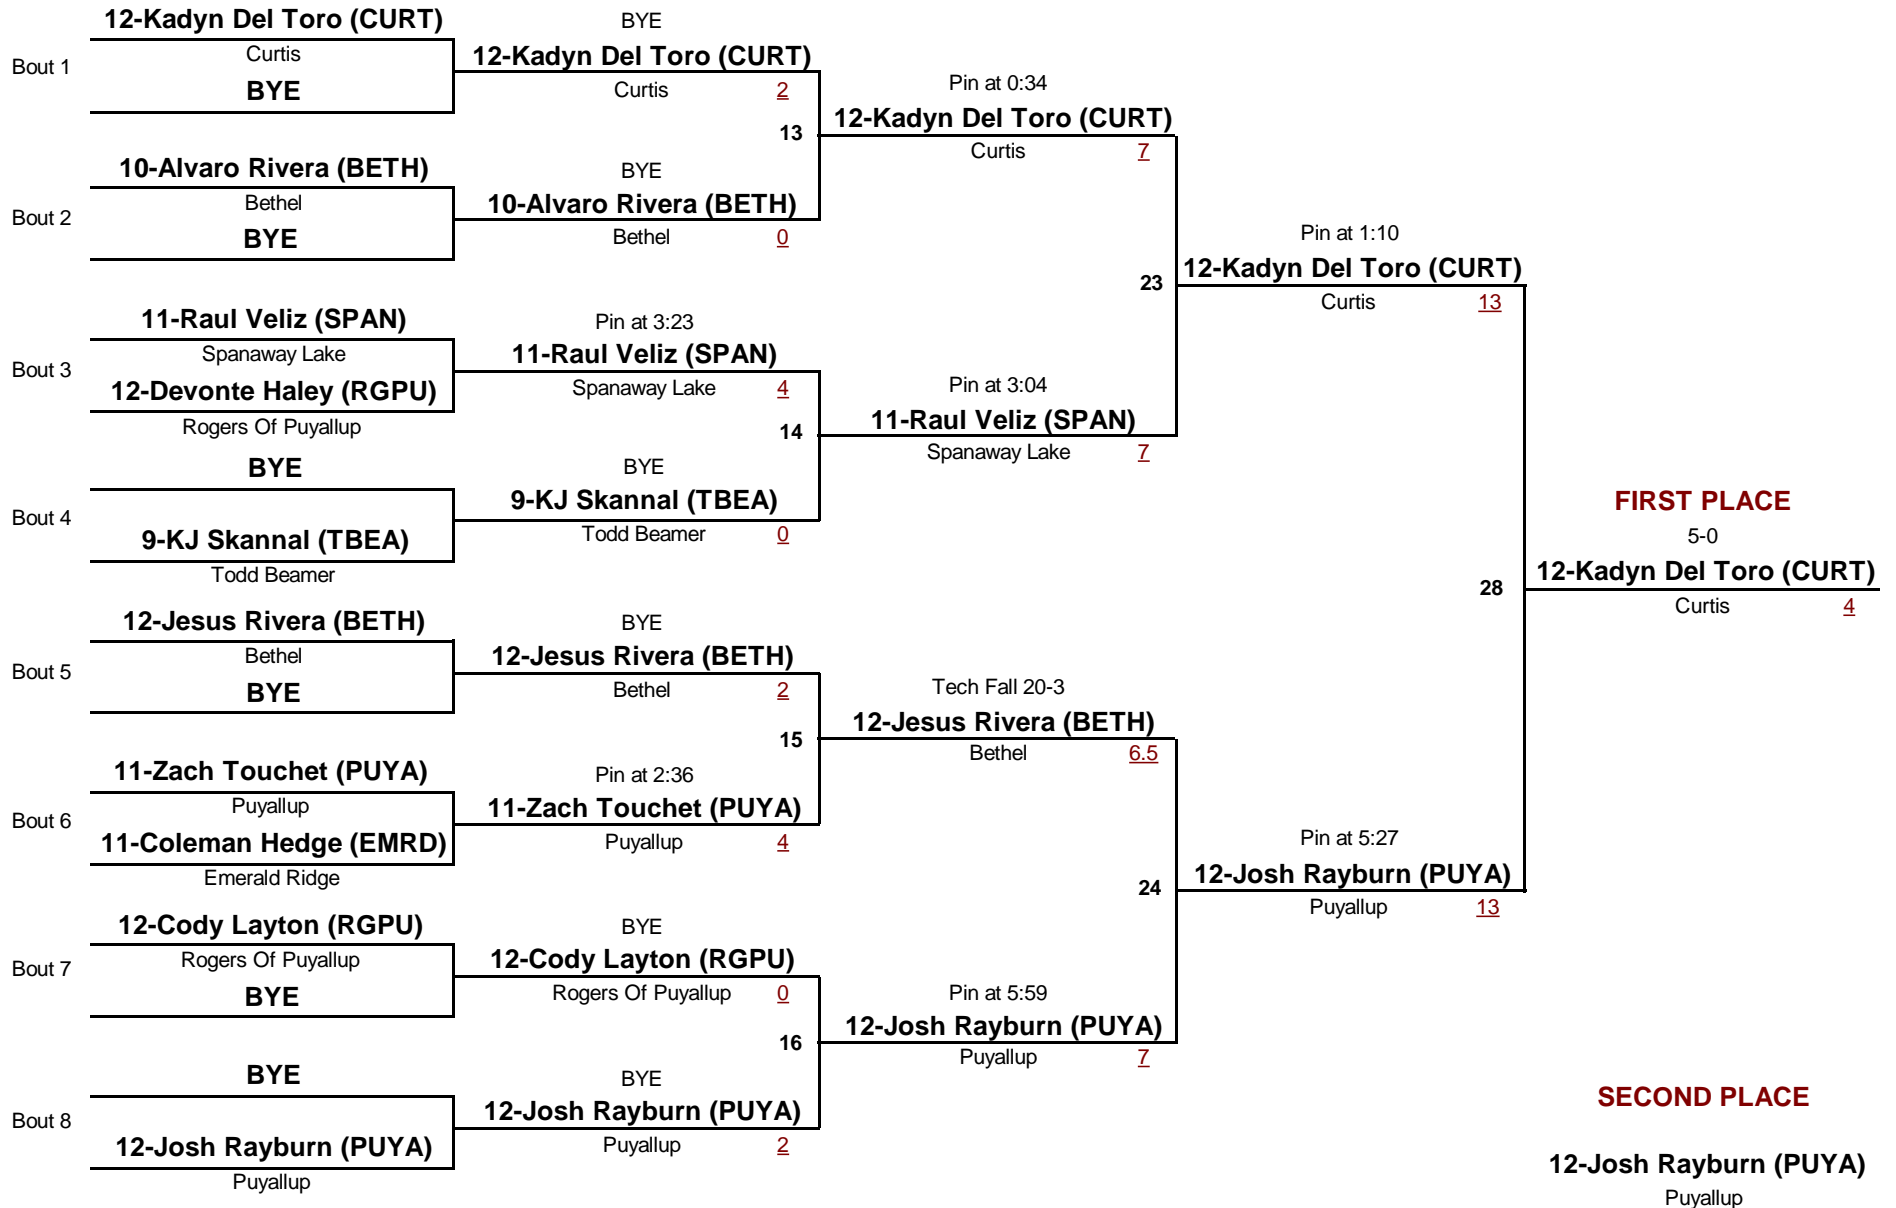

4A
DIVISION

195
WEIGHT

S.P.S.L South Division

February 3, 2012

Championship Rounds