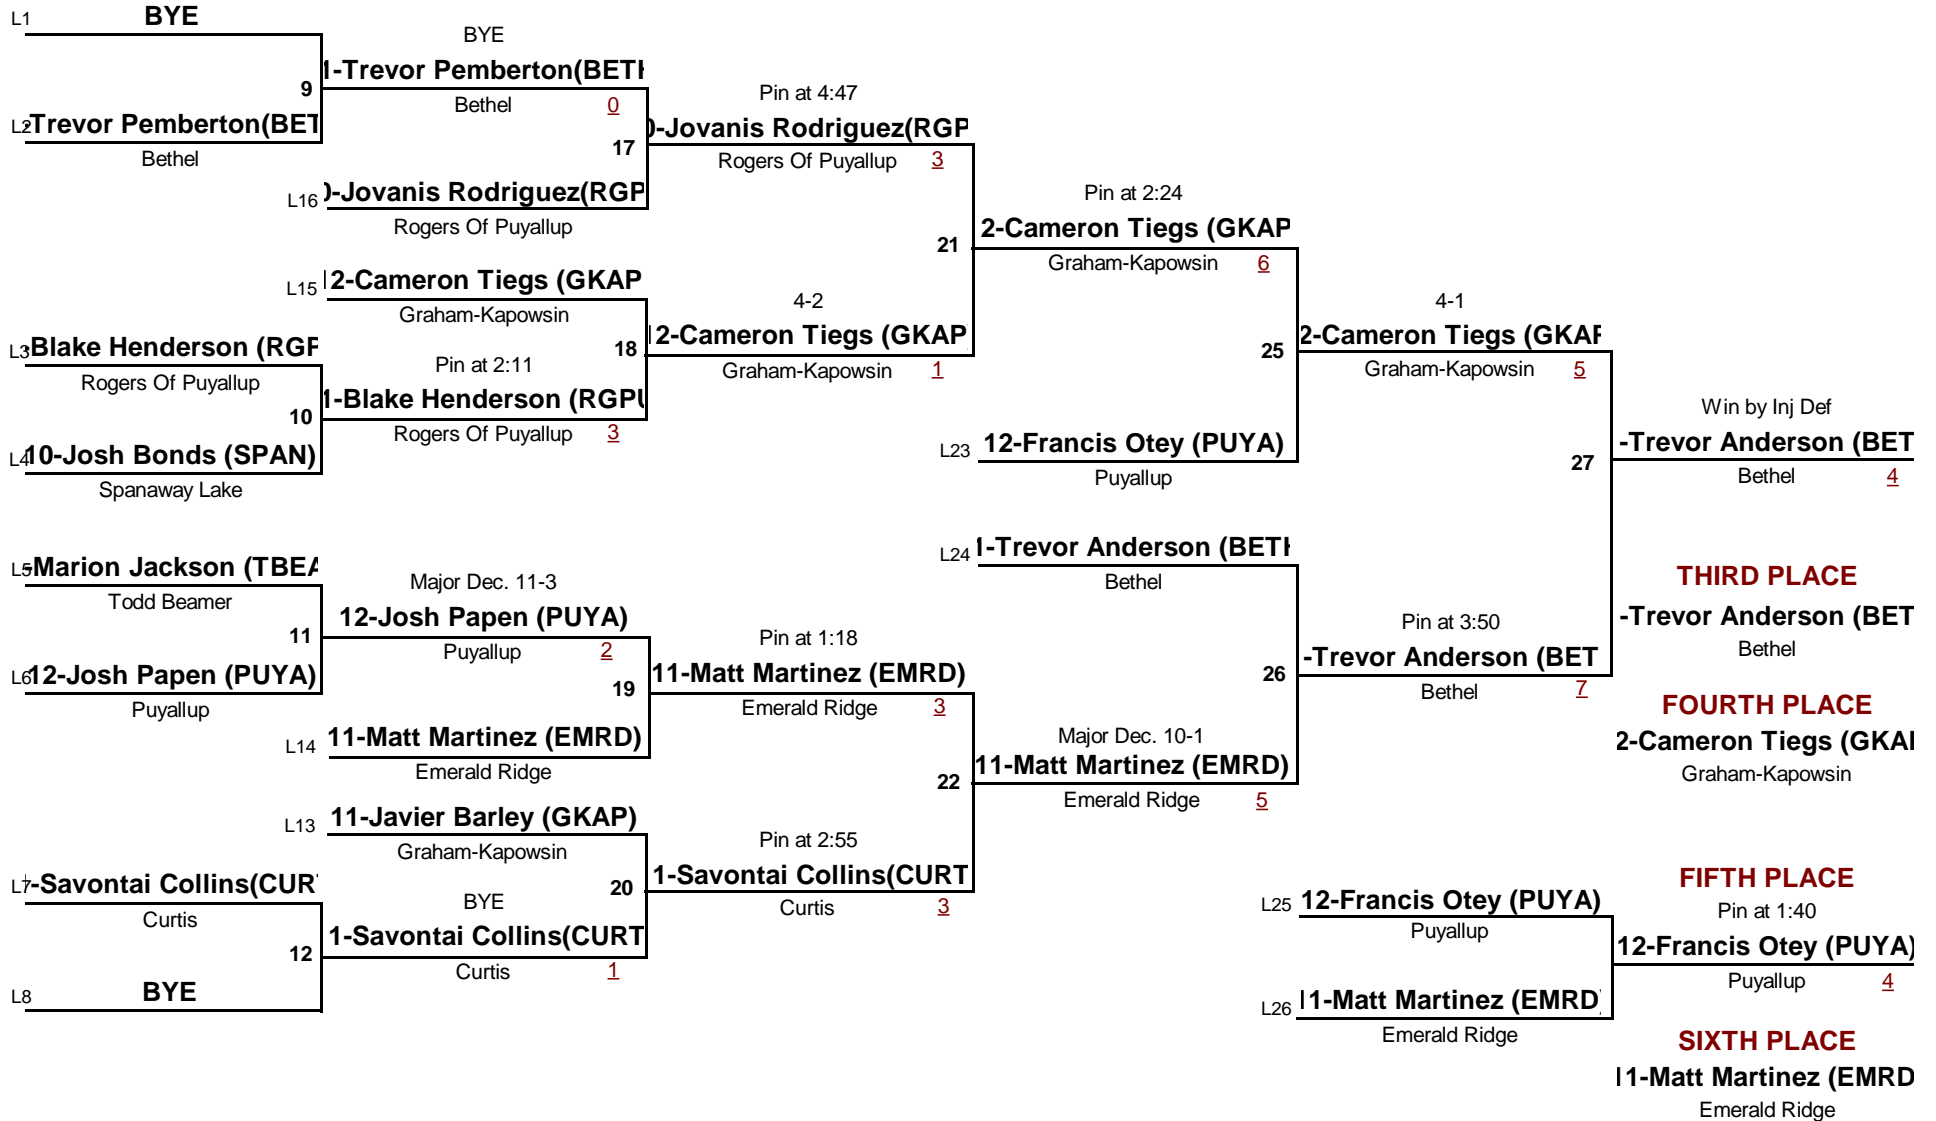

4A
DIVISION

152
WEIGHT

S.P.S.L South Division

February 3, 2012

Consolation Rounds